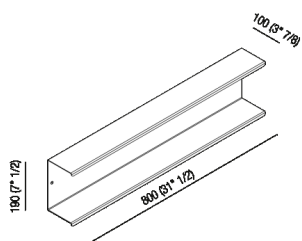

Double shelf 80 cm (31" 1/2)
 AMC20925_

Konstantin Grcic, 2018

Shelves made of stainless steel suitable for outdoor ambiances.

Finishes

-  Matt black painted
-  Polished
-  Satin finish

Materials

-  Stainless steel

Double shelf realized in polished stainless steel, satin with polished edges or with opaque black finish (RAL9005).

Height:	19 cm	7" 1/2 inches
Length:	80 cm	31" 1/2 inches
Depth:	10 cm	3" 7/8 inches

Note: Fixing kit included. Accessories are wall mounted by means of screws and wall plugs. Minimum order quantity: 4 pieces for any combination of item and finish. For smaller quantities, add 20% surcharge.

Main dimensions