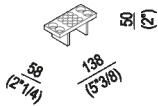

Support for cosmetic tools for small / low box
ALEG530GR

Benedini Associati, 2011

Countertop or drawer accessory, for insertion in the containers in the Flat XL and Evoluzione ranges. In solid ash with grey lacquered open-pore finish. The various boxes can be positioned individually or placed in various positions in the tray.

Height:	5 cm	2" inches
Width:	13.8 cm	5" 3/8 inches
Depth:	5.8 cm	2" 1/4 inches

Finishes

Painted grey

Materials

Wood