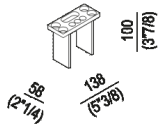

Tooth brush holder for small / high box
ALEG531GR

Benedini Associati, 2011

Countertop or drawer accessory, for insertion in the containers in the Flat XL and Evoluzione ranges. In solid ash with grey lacquered open-pore finish. The various boxes can be positioned individually or placed in various positions in the tray.

Height: 10 cm 3" 7/8 inches

Width: 13.8 cm 5" 3/8 inches

Depth: 5.8 cm 2" 1/4 inches

Finishes

Painted grey

Materials

Wood