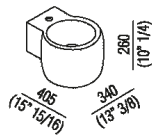

Washbasin with tap hole

ACER0710NZ

Benedini Associati, 1999

Washbasin in white fire clay.