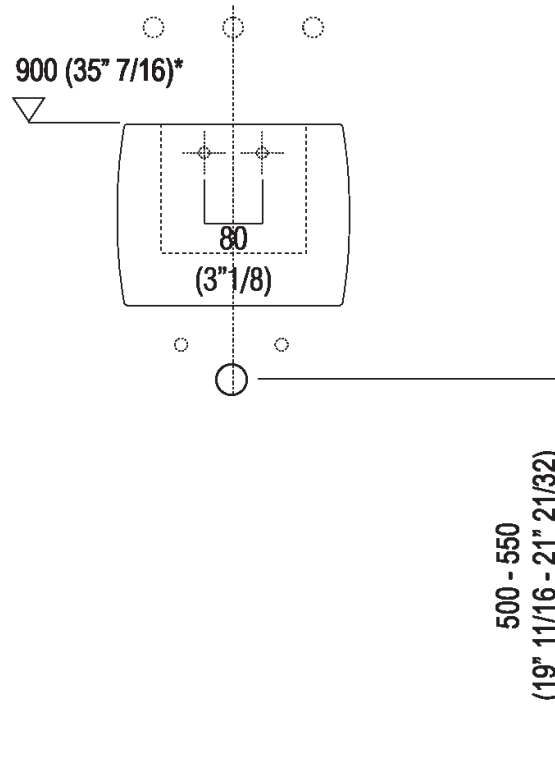

Circular washbasin in white fire clay with or without tap hole, without overflow, complete with fixing kit. Designed for waste .MET0563.

Height:	26 cm	10" 1/4 inches
Width:	34 cm	13" 3/8 inches
Weight:	8.5 kg	19 lbs
Depth:	40.5 cm	15" 15/16 inches
Packaging:	49 x 42 x 31 cm	19" 2/8 x 16" 4/8 x 12" 2/8 inches
Total weight:	10 kg	22 lbs

Main dimensions

Installation notes

Scarico per sifone a bottiglia  
Drain for bottle trap

\*h.consigliata / advised h.

**Installation notes**

**Scarico per sifone ad incasso**  
**Drain for concealed waste trap**