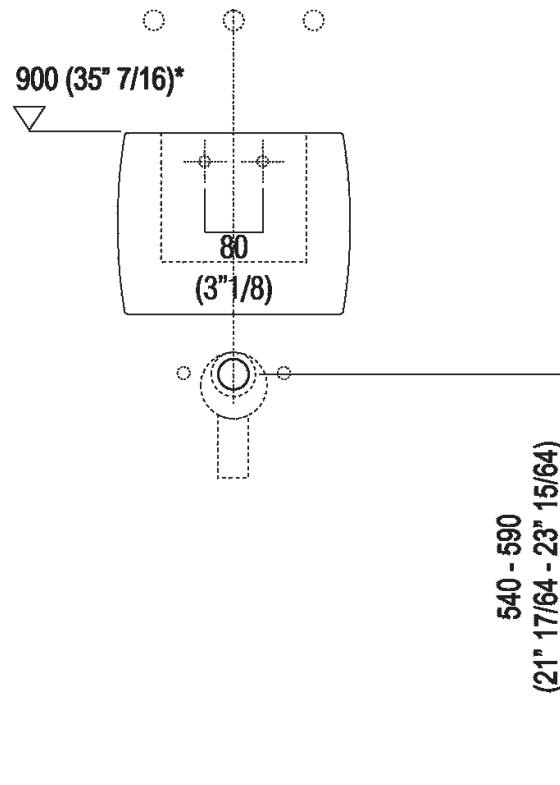

Circular washbasin in white fire clay with or without tap hole, without overflow, complete with fixing kit. Designed for waste .MET0563.

Height:	26 cm	10" 1/4 inches
Width:	34 cm	13" 3/8 inches
Weight:	8.5 kg	19 lbs
Depth:	40.5 cm	15" 15/16 inches
Packaging:	49 x 42 x 31 cm	19" 2/8 x 16" 4/8 x 12" 2/8 inches
Total weight:	10 kg	22 lbs

Main dimensions

Installation notes

Scarico per sifone a bottiglia  
Drain for bottle trap

\*h.consigliata / advised h.

**Installation notes**

**Scarico per sifone ad incasso**  
**Drain for concealed waste trap**