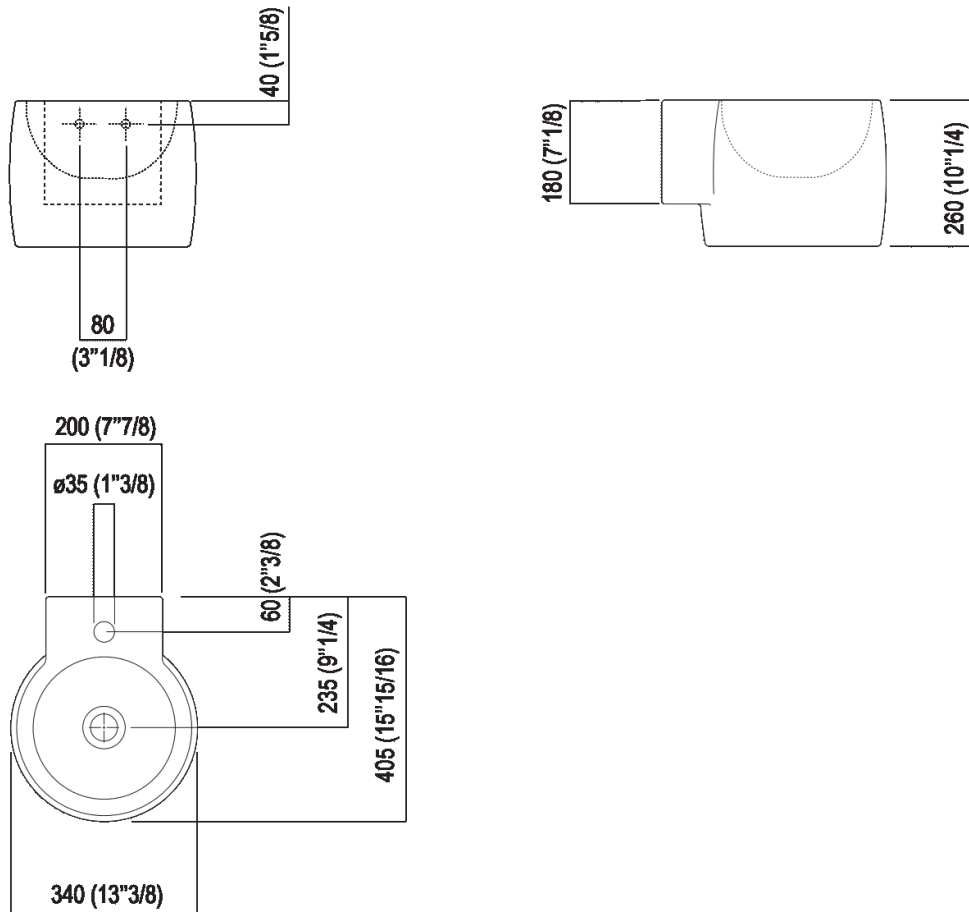

Washbasin with tap hole

ACER0710NZ

Benedini Associati, 1999

Washbasin in white fire clay.

**Finishes**

White

**Materials**

Fire clay

Circular washbasin in white fire clay with or without tap hole, without overflow, complete with fixing kit. Designed for waste .MET0563.

Height:	26 cm	10" 1/4 inches
Width:	34 cm	13" 3/8 inches
Weight:	8.5 kg	19 lbs
Depth:	40.5 cm	15" 15/16 inches
Packaging:	49 x 42 x 31 cm	19" 2/8 x 16" 4/8 x 12" 2/8 inches
Total weight:	10 kg	22 lbs

Main dimensions

Installation notes

Scarico per sifone a bottiglia  
Drain for bottle trap

\*h.consigliata / advised h.

**Installation notes**

**Scarico per sifone ad incasso**  
**Drain for concealed waste trap**