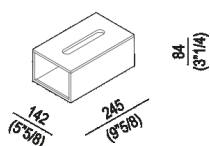

Tissue dispenser

ALEG532GR

Benedini Associati, 2011

Finishes

Painted grey

Materials

Wood

Countertop or drawer accessory, for insertion in the containers in the Flat XL and Evoluzione ranges. In solid ash with grey lacquered open-pore finish. The various boxes can be positioned individually or placed in various positions in the tray.

Height:	8.4 cm	3" 1/4 inches
Width:	24.5 cm	9" 5/8 inches
Depth:	14.2 cm	5" 5/8 inches