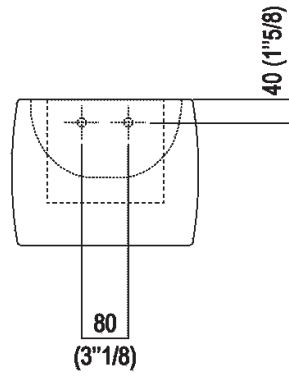

Washbasin without tap hole  
 ACER0710NRZ

Benedini Associati, 1999

Washbasin in white fire clay.

**Finishes**

White

**Materials**

Fire clay

Circular washbasin in white fire clay with or without tap hole, without overflow, complete with fixing kit. Designed for waste .MET0563.

Height:	26 cm	10" 1/4 inches
Width:	34 cm	13" 3/8 inches
Weight:	8.5 kg	19 lbs
Depth:	36.5 cm	14" 3/8 inches
Packaging:	49 x 42 x 31 cm	19" 2/8 x 16" 4/8 x 12" 2/8 inches
Total weight:	10 kg	22 lbs

**Main dimensions**

Tap position, recommended height

**POSIZIONE RUBINETTERIA / TAP POSITION**

Altezza consigliata / Recommended height