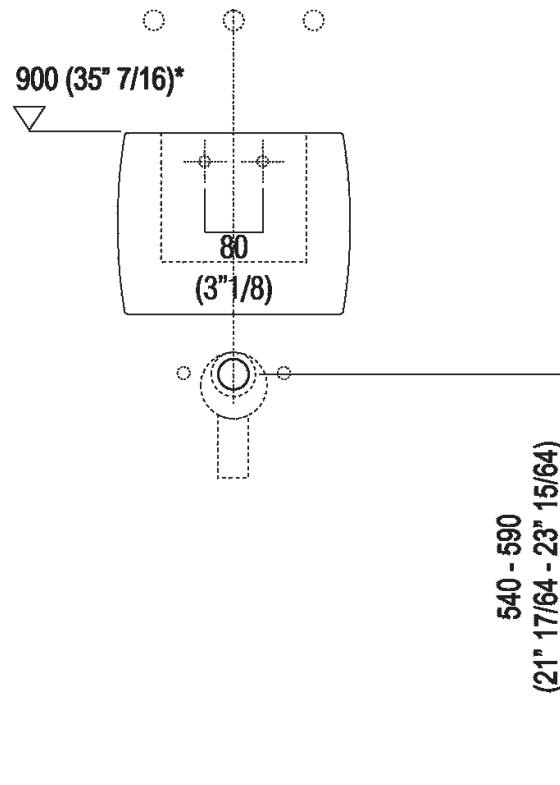

Height:	26 cm	10" 1/4 inches
Width:	34 cm	13" 3/8 inches
Weight:	8.5 kg	19 lbs
Depth:	36.5 cm	14" 3/8 inches
Packaging:	49 x 42 x 31 cm	19" 2/8 x 16" 4/8 x 12" 2/8 inches
Total weight:	10 kg	22 lbs

**Main dimensions**

**Installation notes**

**Scarico per sifone a bottiglia**  
**Drain for bottle trap**

**\*h.consigliata / advised h.**

Installation notes

Scarico per sifone ad incasso  
Drain for concealed waste trap

\*h.consigliata / advised h.

**Tap position, recommended height**

**POSIZIONE RUBINETTERIA / TAP POSITION**

Altezza consigliata / Recommended height