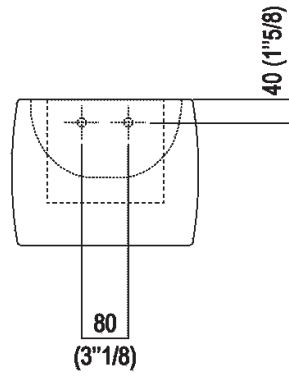

Washbasin without tap hole  
 ACER0710NRZ

Benedini Associati, 1999

Washbasin in white fire clay.

**Finishes**

White

**Materials**

Fire clay

Circular washbasin in white fire clay with or without tap hole, without overflow, complete with fixing kit. Designed for waste .MET0563.

Height:	26 cm	10" 1/4 inches
Width:	34 cm	13" 3/8 inches
Weight:	8.5 kg	19 lbs
Depth:	36.5 cm	14" 3/8 inches
Packaging:	49 x 42 x 31 cm	19" 2/8 x 16" 4/8 x 12" 2/8 inches
Total weight:	10 kg	22 lbs

**Main dimensions**

**Tap position, recommended height**

**POSIZIONE RUBINETTERIA / TAP POSITION**

Altezza consigliata / Recommended height