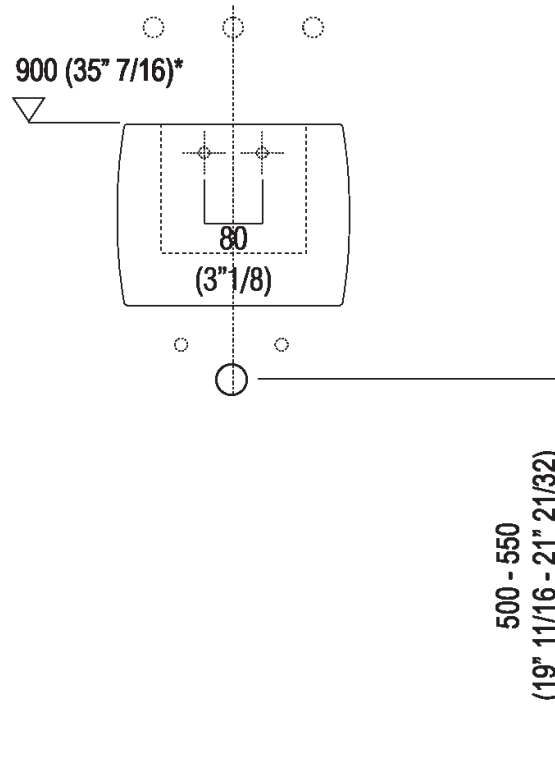

Installation notes

Scarico per sifone a bottiglia
Drain for bottle trap

*h.consigliata / advised h.