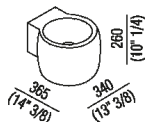

Washbasin without tap hole
ACER0710NRZ

Benedini Associati, 1999

Washbasin in white fire clay.