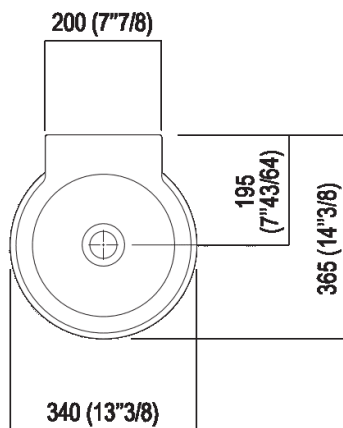

Washbasin without tap hole  
 ACER0710NRZ

Benedini Associati, 1999

Washbasin in white fire clay.

**Finishes**

White

**Materials**

Fire clay

Circular washbasin in white fire clay with or without tap hole, without overflow, complete with fixing kit. Designed for waste .MET0563.

Height:	26 cm	10" 1/4 inches
Width:	34 cm	13" 3/8 inches
Weight:	8.5 kg	19 lbs
Depth:	36.5 cm	14" 3/8 inches
Packaging:	49 x 42 x 31 cm	19" 2/8 x 16" 4/8 x 12" 2/8 inches
Total weight:	10 kg	22 lbs

**Main dimensions**

Tap position, recommended height

**POSIZIONE RUBINETTERIA / TAP POSITION**

Altezza consigliata / Recommended height