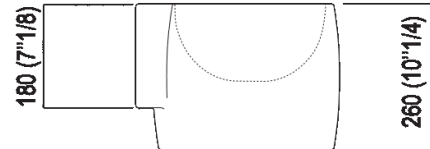

Height:	26 cm	10" 1/4 inches
Width:	34 cm	13" 3/8 inches
Weight:	8.5 kg	19 lbs
Depth:	36.5 cm	14" 3/8 inches
Packaging:	49 x 42 x 31 cm	19" 2/8 x 16" 4/8 x 12" 2/8 inches
Total weight:	10 kg	22 lbs

**Main dimensions**