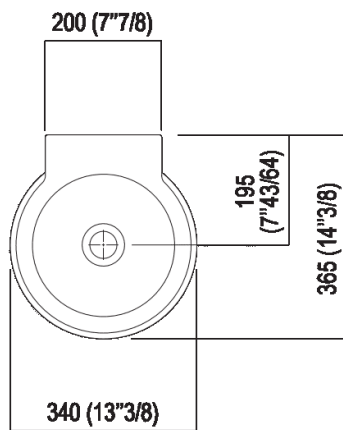

Washbasin without tap hole  
 ACER0710NRZ

Benedini Associati, 1999

Washbasin in white fire clay.

**Finishes**

White

**Materials**

Fire clay

Circular washbasin in white fire clay with or without tap hole, without overflow, complete with fixing kit. Designed for waste .MET0563.

Height:	26 cm	10" 1/4 inches
Width:	34 cm	13" 3/8 inches
Weight:	8.5 kg	19 lbs
Depth:	36.5 cm	14" 3/8 inches
Packaging:	49 x 42 x 31 cm	19" 2/8 x 16" 4/8 x 12" 2/8 inches
Total weight:	10 kg	22 lbs

**Main dimensions**

**Tap position, recommended height**

**POSIZIONE RUBINETTERIA / TAP POSITION**

Altezza consigliata / Recommended height