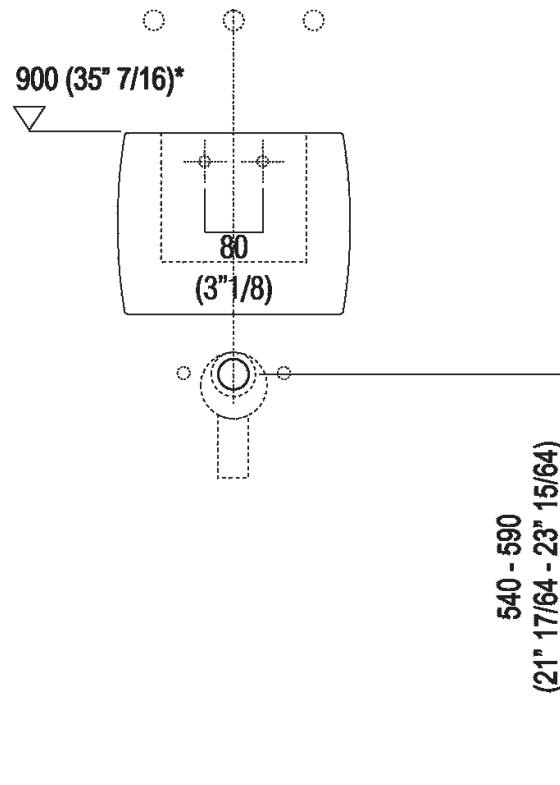

Height:	26 cm	10" 1/4 inches
Width:	34 cm	13" 3/8 inches
Weight:	8.5 kg	19 lbs
Depth:	36.5 cm	14" 3/8 inches
Packaging:	49 x 42 x 31 cm	19" 2/8 x 16" 4/8 x 12" 2/8 inches
Total weight:	10 kg	22 lbs

**Main dimensions**

Installation notes

Scarico per sifone a bottiglia  
Drain for bottle trap

\*h.consigliata / advised h.

**Installation notes**

**Scarico per sifone ad incasso**  
**Drain for concealed waste trap**

**\*h.consigliata / advised h.**

Tap position, recommended height

**POSIZIONE RUBINETTERIA / TAP POSITION**

Altezza consigliata / Recommended height