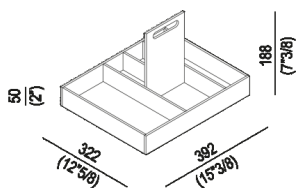

Shelf or support for boxes

ALEG540GR

Benedini Associati, 2011

Finishes

Painted grey

Materials

Wood

Countertop or drawer accessory, for insertion in the containers in the Flat XL and Evoluzione ranges. In solid ash with grey lacquered open-pore finish. The various boxes can be positioned individually or placed in various positions in the tray.

Height:	18.8 cm	7" 3/8 inches
Width:	39.2 cm	15" 3/8 inches
Depth:	32.2 cm	12" 5/8 inches