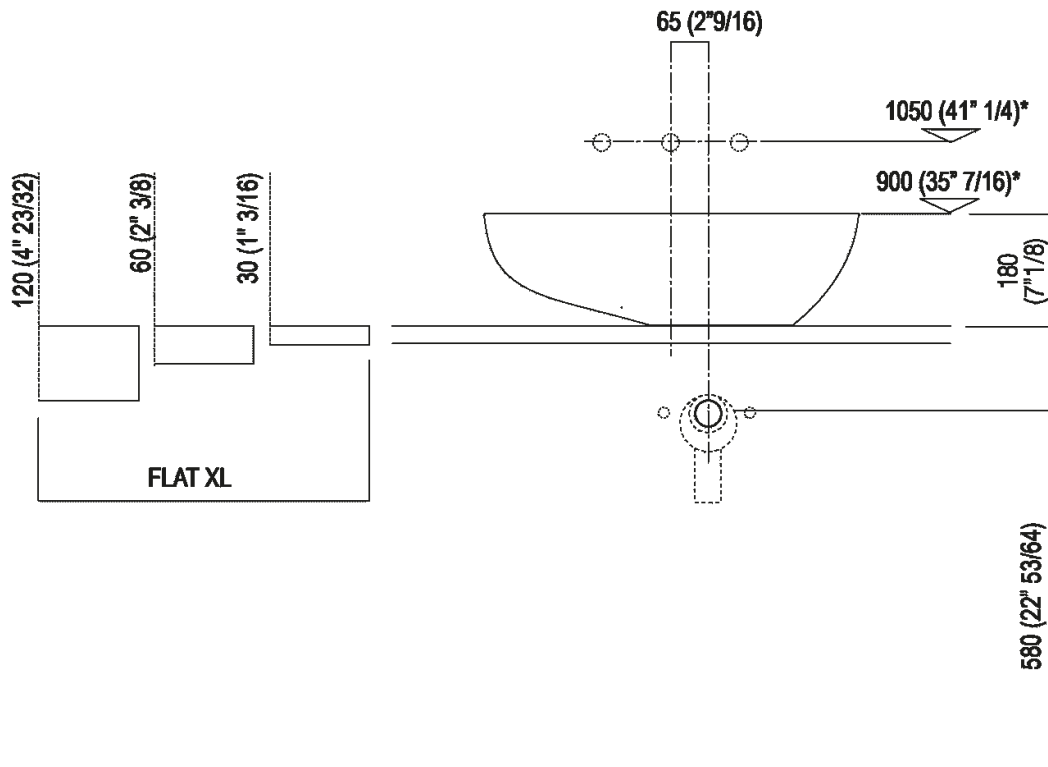

Finishes

-  White
-  White Carrara
-  Grey Carnico
-  Black Marquina
-  Green Alpi
-  Dark Emperador

Materials

-  Cristalplant® biobased
-  Marble

Height:	18 cm	7" 1/8 inches
Width:	63.3 cm	24" 59/64 inches
Weight:	12 kg	26 lbs
Depth:	39.6 cm	15" 19/32 inches
Packaging:	70 x 45 x 28 cm	27" 1/2 x 17" 3/4 x 11" inches
Total weight:	14 kg	30 lbs

Note: The washbasin is also available in stone or marble types on demand. Price to be calculated. The above measurements refer to the Cristalplant® biobased version, for the marble version the measurements are: Weight: 33 lbsPackaging: 27" 1/2 x 17" 3/4 x 11"Gross weight: 55 lbs

Main dimensions

Installation notes: on self-bearing countertop

Scarico per sifone a bottiglia
Drain for bottle trap

*h.consigliata / advised h.

Installation notes: on self-bearing countertop

Scarico per sifone ad incasso
 Drain for concealed waste trap

Holes for countertop washbasins and top mounted taps for top

PIANO cm 50 / COUNTERTOP cm 50

Posizione standard per rubinetto su piano
Standard position for top mounted tap

Posizione standard per rubinetto a parete
Standard position for wall mounted tap