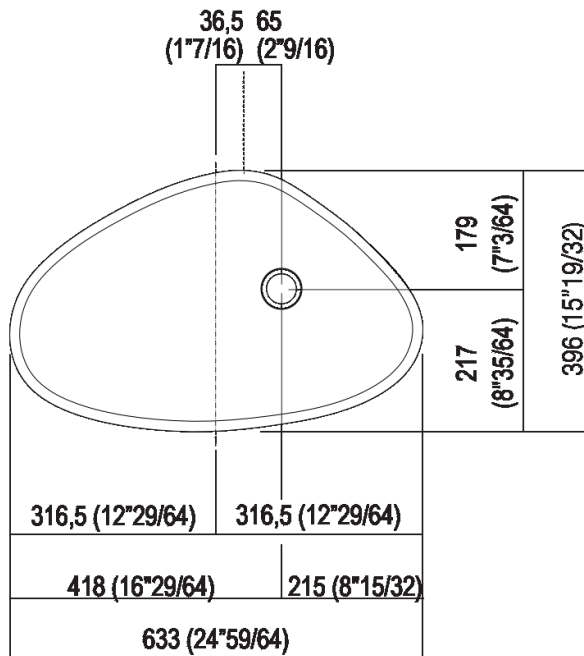

Finishes

-  White
-  White Carrara
-  Grey Carnico
-  Black Marquina
-  Green Alpi
-  Dark Emperador

Materials

-  Cristalplant® biobased
-  Marble

Height:	18 cm	7" 1/8 inches
Width:	63.3 cm	24" 59/64 inches
Weight:	12 kg	26 lbs
Depth:	39.6 cm	15" 19/32 inches
Packaging:	70 x 45 x 28 cm	27" 1/2 x 17" 3/4 x 11" inches
Total weight:	14 kg	30 lbs

Note: The washbasin is also available in stone or marble types on demand. Price to be calculated. The above measurements refer to the Cristalplant® biobased version, for the marble version the measurements are: Weight: 33 lbsPackaging: 27" 1/2 x 17" 3/4 x 11"Gross weight: 55 lbs

Main dimensions

Installation notes: on self-bearing countertop

Scarico per sifone a bottiglia
Drain for bottle trap

*h.consigliata / advised h.

Installation notes: on self-bearing countertop

Scarico per sifone ad incasso
 Drain for concealed waste trap

Holes for countertop washbasins and top mounted taps for top

PIANO cm 50 / COUNTERTOP cm 50

Posizione standard per rubinetto su piano
Standard position for top mounted tap

Posizione standard per rubinetto a parete
Standard position for wall mounted tap