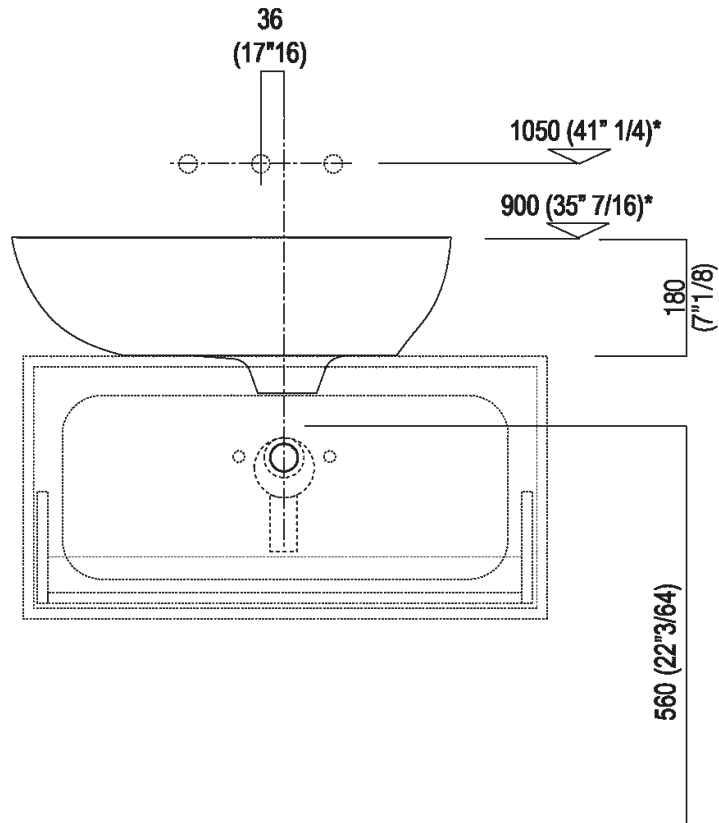

Finishes

-  White
-  White Carrara
-  Grey Carnico
-  Black Marquina
-  Green Alpi
-  Dark Emperador

Materials

-  Cristalplant® biobased
-  Marble

Height:	18 cm	7" 1/8 inches
Width:	63.3 cm	24" 59/64 inches
Weight:	12 kg	26 lbs
Depth:	39.6 cm	15" 19/32 inches
Packaging:	70 x 45 x 28 cm	27" 1/2 x 17" 3/4 x 11" inches
Total weight:	14 kg	30 lbs

Holes for countertop washbasins and top mounted taps for top

PIANO cm 50 / COUNTERTOP cm 50

Posizione standard per rubinetto su piano
Standard position for top mounted tap

Posizione standard per rubinetto a parete
Standard position for wall mounted tap

Posizione speciale per rubinetto Sen a parete e Square con bocca curva
Special position for wall mounted tap Sen and Square white curved spout

Tap position, recommended height

POSIZIONE RUBINETTERIA / TAP POSITION

Altezza consigliata / Recommended height

Installation notes: on casing H 40 cm Lato

Scarico per sifone a bottiglia o ad incasso
Drain for bottle trap or concealed waste trap

*h.consigliata / advised h.

Installation notes: on casing H 20 cm Lato