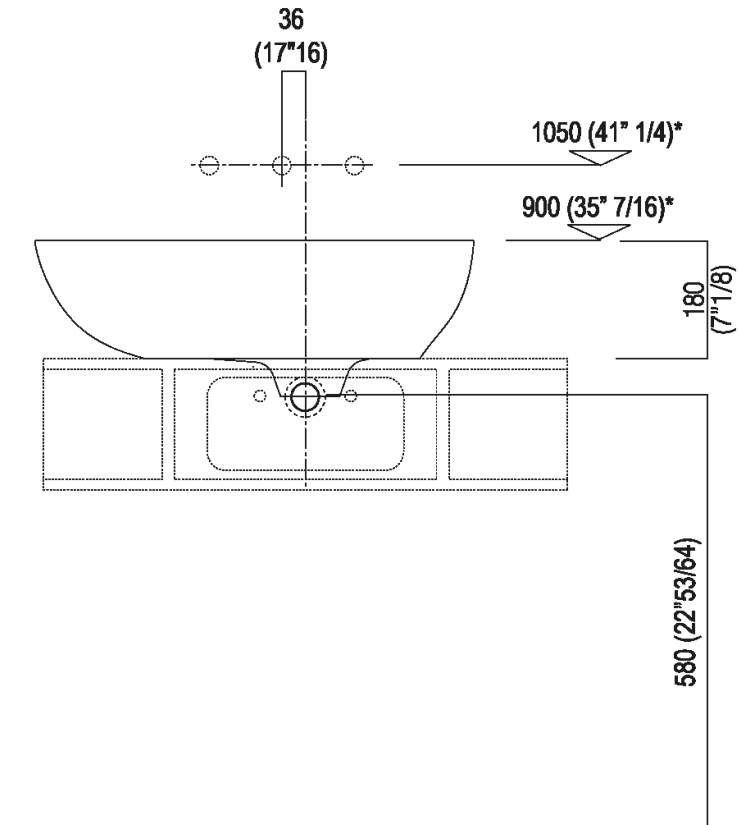

Finishes

-  White
-  White Carrara
-  Grey Carnico
-  Black Marquina
-  Green Alpi
-  Dark Emperador

Materials

-  Cristalplant® biobased
-  Marble

Height:	18 cm	7" 1/8 inches
Width:	63.3 cm	24" 59/64 inches
Weight:	12 kg	26 lbs
Depth:	39.6 cm	15" 19/32 inches
Packaging:	70 x 45 x 28 cm	27" 1/2 x 17" 3/4 x 11" inches
Total weight:	14 kg	30 lbs

Holes for countertop washbasins and top mounted taps for top

PIANO cm 50 / COUNTERTOP cm 50

Posizione standard per rubinetto su piano
Standard position for top mounted tap

Posizione standard per rubinetto a parete
Standard position for wall mounted tap

Posizione speciale per rubinetto Sen a parete e Square con bocca curva
Special position for wall mounted tap Sen and Square white curved spout

Tap position, recommended height

POSIZIONE RUBINETTERIA / TAP POSITION

Altezza consigliata / Recommended height

Installation notes: on casing H 40 cm Lato

Scarico per sifone a bottiglia o ad incasso
Drain for bottle trap or concealed waste trap

*h.consigliata / advised h.

Installation notes: on casing H 20 cm Lato