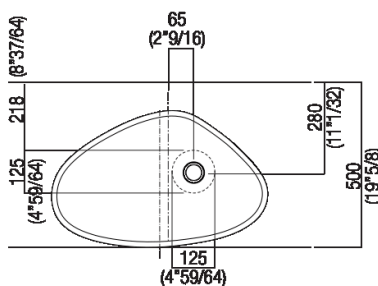

Finishes

-  White
-  White Carrara
-  Grey Carnico
-  Black Marquina
-  Green Alpi
-  Dark Emperador

Materials

-  Cristalplant® biobased
-  Marble

Height:	18 cm	7" 1/8 inches
Width:	63.3 cm	24" 59/64 inches
Weight:	12 kg	26 lbs
Depth:	39.6 cm	15" 19/32 inches
Packaging:	70 x 45 x 28 cm	27" 1/2 x 17" 3/4 x 11" inches
Total weight:	14 kg	30 lbs

Note: The washbasin is also available in stone or marble types on demand. Price to be calculated. The above measurements refer to the Cristalplant® biobased version, for the marble version the measurements are: Weight: 33 lbsPackaging: 27" 1/2 x 17" 3/4 x 11"Gross weight: 55 lbs

Main dimensions

Installation notes: on self-bearing countertop

Scarico per sifone a bottiglia
Drain for bottle trap

*h.consigliata / advised h.

Installation notes: on self-bearing countertop

Scarico per sifone ad incasso
 Drain for concealed waste trap

Holes for countertop washbasins and top mounted taps for top

PIANO cm 50 / COUNTERTOP cm 50

Posizione standard per rubinetto su piano
Standard position for top mounted tap

Posizione standard per rubinetto a parete
Standard position for wall mounted tap