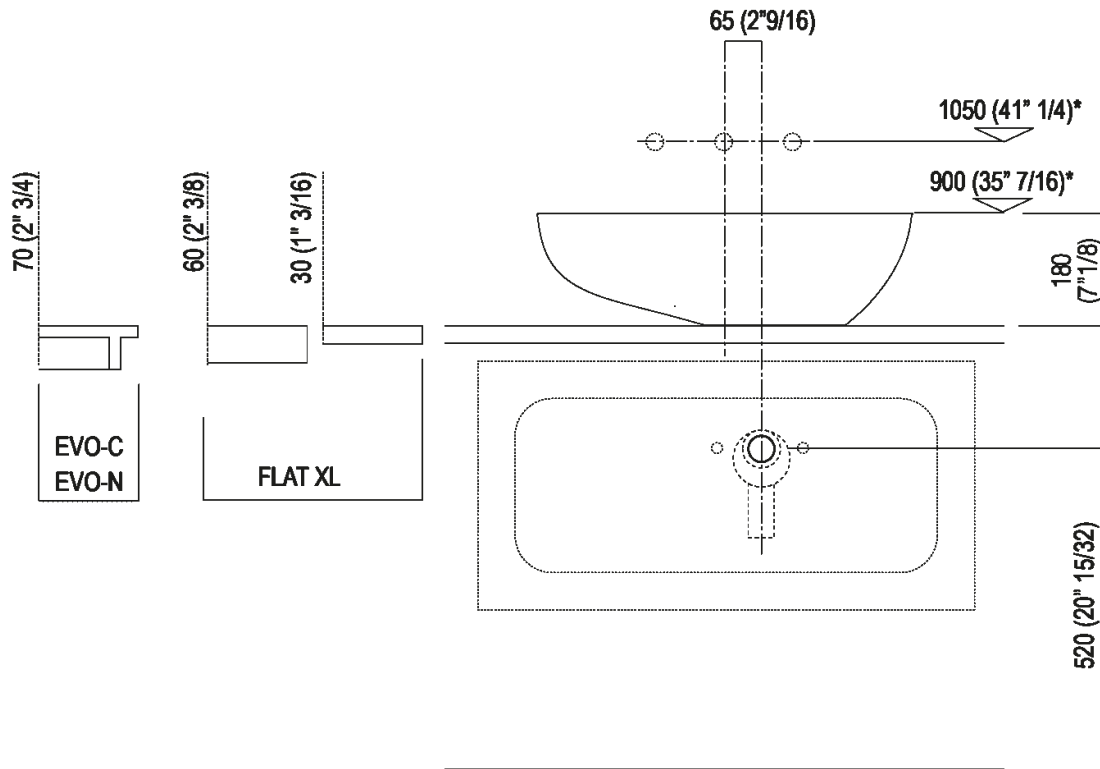

Installation notes: on countertop to be resede on cabinets

Posizione scarico per piani in appoggio sui contenitori
Drain position for top on storage units

*h.consigliata / advised h.