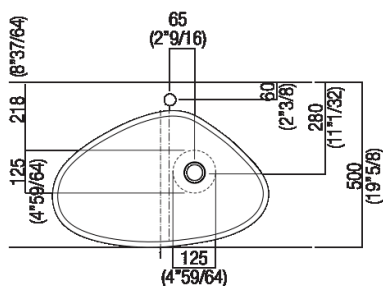

Finishes

-  White
-  White Carrara
-  Grey Carnico
-  Black Marquina
-  Green Alpi
-  Dark Emperador

Materials

-  Cristalplant® biobased
-  Marble

Height:	18 cm	7" 1/8 inches
Width:	63.3 cm	24" 59/64 inches
Weight:	12 kg	26 lbs
Depth:	39.6 cm	15" 19/32 inches
Packaging:	70 x 45 x 28 cm	27" 1/2 x 17" 3/4 x 11" inches
Total weight:	14 kg	30 lbs

Note: The washbasin is also available in stone or marble types on demand. Price to be calculated. The above measurements refer to the Cristalplant® biobased version, for the marble version the measurements are: Weight: 33 lbsPackaging: 27" 1/2 x 17" 3/4 x 11"Gross weight: 55 lbs

Main dimensions

Installation notes: on self-bearing countertop

Scarico per sifone a bottiglia
Drain for bottle trap

*h.consigliata / advised h.

Installation notes: on self-bearing countertop

Scarico per sifone ad incasso
 Drain for concealed waste trap

Holes for countertop washbasins and top mounted taps for top

PIANO cm 50 / COUNTERTOP cm 50

Posizione standard per rubinetto su piano
Standard position for top mounted tap

Posizione standard per rubinetto a parete
Standard position for wall mounted tap