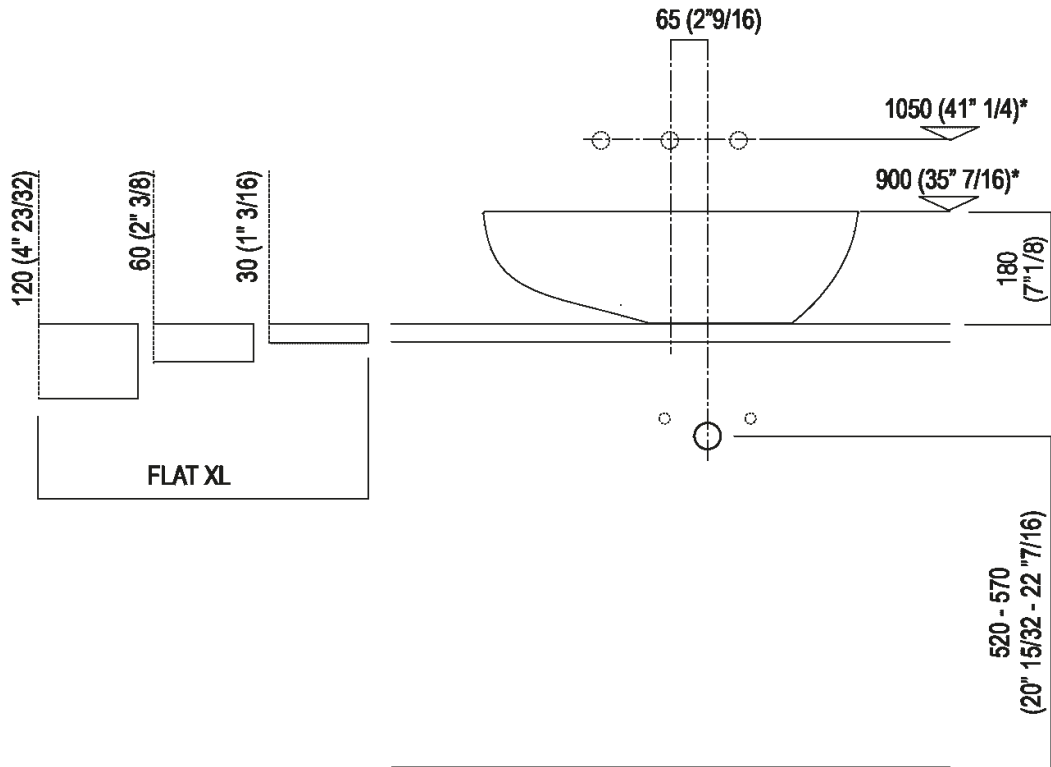

Finishes

-  White
-  White Carrara
-  Grey Carnico
-  Black Marquina
-  Green Alpi
-  Dark Emperador

Materials

-  Cristalplant® biobased
-  Marble

Height:	18 cm	7" 1/8 inches
Width:	63.3 cm	24" 59/64 inches
Weight:	12 kg	26 lbs
Depth:	39.6 cm	15" 19/32 inches
Packaging:	70 x 45 x 28 cm	27" 1/2 x 17" 3/4 x 11" inches
Total weight:	14 kg	30 lbs

Note: The washbasin is also available in stone or marble types on demand. Price to be calculated. The above measurements refer to the Cristalplant® biobased version, for the marble version the measurements are: Weight: 33 lbsPackaging: 27" 1/2 x 17" 3/4 x 11"Gross weight: 55 lbs

Main dimensions

Installation notes: on self-bearing countertop

Scarico per sifone a bottiglia
Drain for bottle trap

*h.consigliata / advised h.

Installation notes: on self-bearing countertop

Scarico per sifone ad incasso
 Drain for concealed waste trap

Holes for countertop washbasins and top mounted taps for top

PIANO cm 50 / COUNTERTOP cm 50

Posizione standard per rubinetto su piano
Standard position for top mounted tap

Posizione standard per rubinetto a parete
Standard position for wall mounted tap