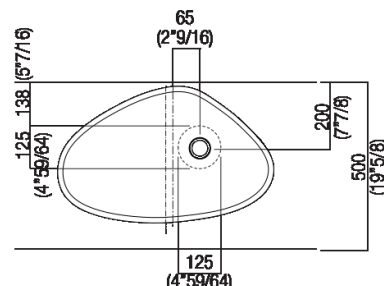

Finishes

-  White
-  White Carrara
-  Grey Carnico
-  Black Marquina
-  Green Alpi
-  Dark Emperador

Materials

-  Cristalplant® biobased
-  Marble

Height:	18 cm	7" 1/8 inches
Width:	63.3 cm	24" 59/64 inches
Weight:	12 kg	26 lbs
Depth:	39.6 cm	15" 19/32 inches
Packaging:	70 x 45 x 28 cm	27" 1/2 x 17" 3/4 x 11" inches
Total weight:	14 kg	30 lbs

Holes for countertop washbasins and top mounted taps for top

PIANO cm 50 / COUNTERTOP cm 50

Posizione standard per rubinetto su piano
Standard position for top mounted tap

Posizione standard per rubinetto a parete
Standard position for wall mounted tap

Posizione speciale per rubinetto Sen a parete e Square con bocca curva
Special position for wall mounted tap Sen and Square white curved spout

Tap position, recommended height

POSIZIONE RUBINETTERIA / TAP POSITION

Altezza consigliata / Recommended height

Installation notes: on casing H 40 cm Lato

Scarico per sifone a bottiglia o ad incasso
Drain for bottle trap or concealed waste trap

*h.consigliata / advised h.

Installation notes: on casing H 20 cm Lato