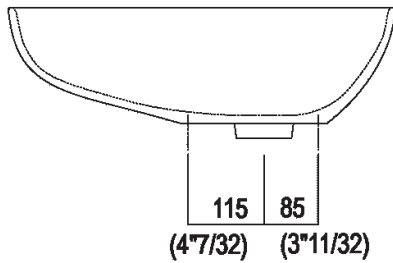

Main dimensions