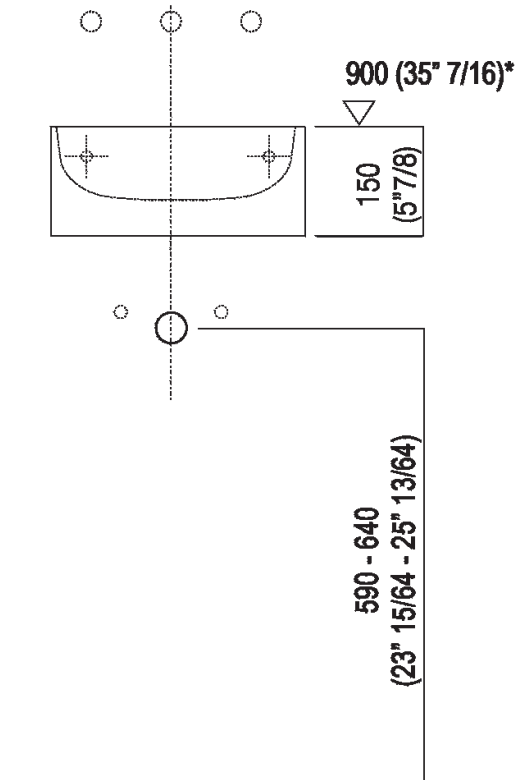

Height:	15 cm	5" 7/8 inches
Width:	35 cm	13" 3/4 inches
Weight:	8 kg	17 lbs
Depth:	35 cm	13" 3/4 inches
Packaging:	40 x 40 x 20 cm	15" 6/8 x 15" 6/8 x 7" 7/8 inches
Total weight:	11 kg	24 lbs

Finishes

White

Materials

Cristalplant® biobased

Main dimensions

Installation notes

Scarico per sifone a bottiglia
Drain for bottle trap

***h.consigliata / advised h.**

Installation notes

Scarico per sifone ad incasso
Drain for concealed waste trap

***h.consigliata / advised h.**

Tap position, recommended height

POSIZIONE RUBINETTERIA / TAP POSITION

Altezza consigliata / Recommended height