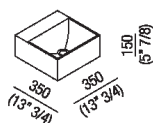

Height:	15 cm	5" 7/8 inches
Width:	35 cm	13" 3/4 inches
Weight:	8 kg	17 lbs
Depth:	35 cm	13" 3/4 inches
Packaging:	40 x 40 x 20 cm	15" 6/8 x 15" 6/8 x 7" 7/8 inches
Total weight:	11 kg	24 lbs

Finishes

White