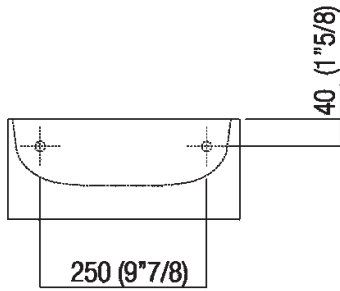

Main dimensions