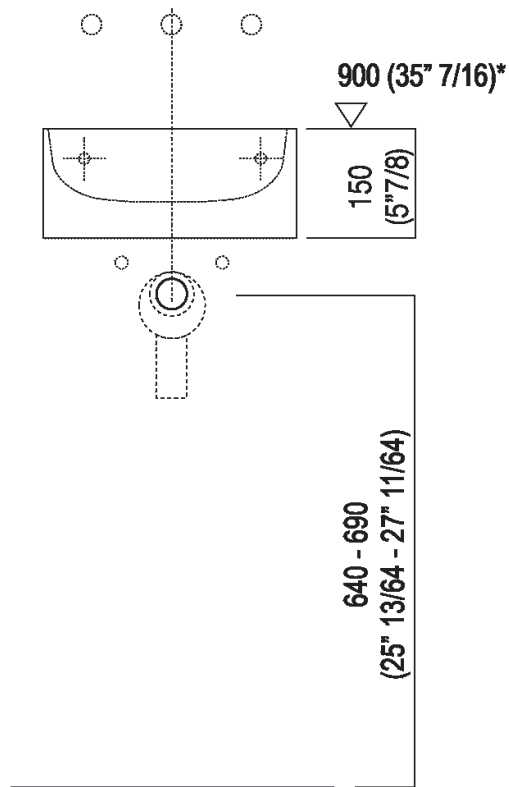

Height:	15 cm	5" 7/8 inches
Width:	35 cm	13" 3/4 inches
Weight:	8 kg	17 lbs
Depth:	35 cm	13" 3/4 inches
Packaging:	40 x 40 x 20 cm	15" 6/8 x 15" 6/8 x 7" 7/8 inches
Total weight:	11 kg	24 lbs

Finishes

White

Materials

Cristalplant® biobased

Main dimensions

Installation notes

Scarico per sifone a bottiglia
Drain for bottle trap

***h.consigliata / advised h.**

Installation notes

Scarico per sifone ad incasso
Drain for concealed waste trap

***h.consigliata / advised h.**

Tap position, recommended height

POSIZIONE RUBINETTERIA / TAP POSITION

Altezza consigliata / Recommended height