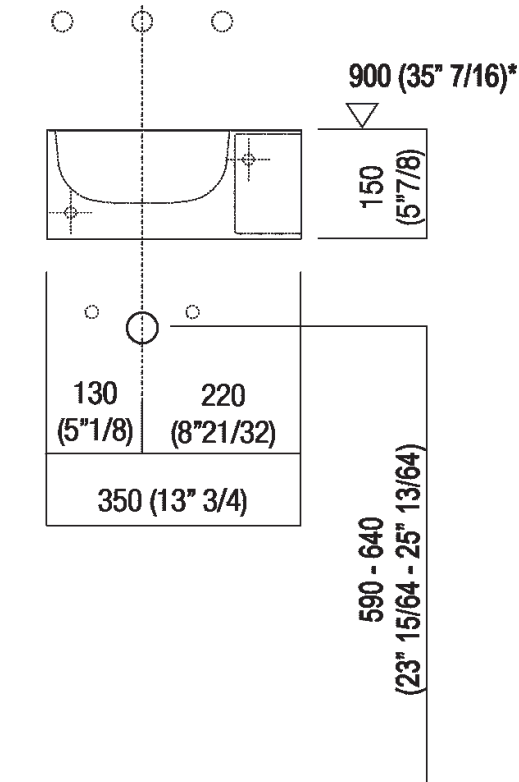

White Cristalplant® biobased square handbasin, available with or without tap hole, without overflow. Fixing kit included. Model with side storage shelf also available. Designed for waste .MET0563.

Height:	15 cm	5" 7/8 inches
Width:	35 cm	13" 3/4 inches
Weight:	8 kg	17 lbs
Depth:	35 cm	13" 3/4 inches
Packaging:	40 x 40 x 20 cm	15" 6/8 x 15" 6/8 x 7" 7/8 inches
Total weight:	11 kg	24 lbs

Main dimensions

Installation notes

Scarico per sifone a bottiglia
Drain for bottle trap

*h.consigliata / advised h.

Installation notes

Scarico per sifone ad incasso
Drain for concealed waste trap

***h.consigliata / advised h.**