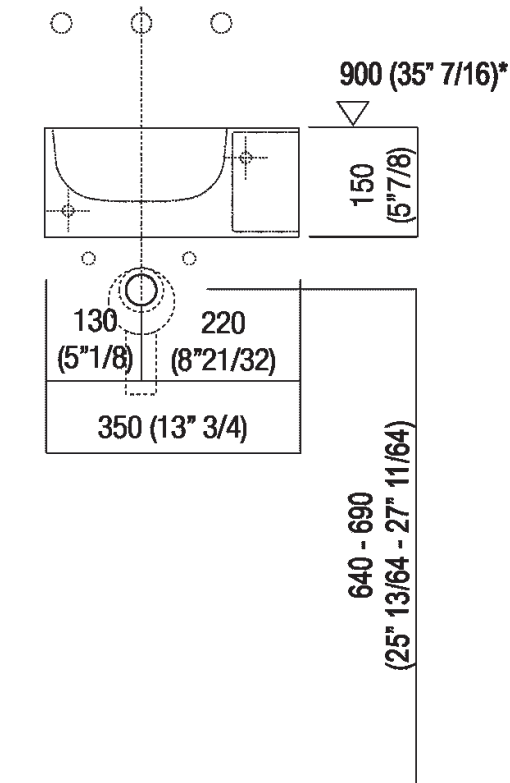

White Cristalplant® biobased square handbasin, available with or without tap hole, without overflow. Fixing kit included. Model with side storage shelf also available. Designed for waste .MET0563.

Height:	15 cm	5" 7/8 inches
Width:	35 cm	13" 3/4 inches
Weight:	8 kg	17 lbs
Depth:	35 cm	13" 3/4 inches
Packaging:	40 x 40 x 20 cm	15" 6/8 x 15" 6/8 x 7" 7/8 inches
Total weight:	11 kg	24 lbs

Main dimensions

Installation notes

Scarico per sifone a bottiglia
Drain for bottle trap

*h.consigliata / advised h.

Installation notes

Scarico per sifone ad incasso
Drain for concealed waste trap

***h.consigliata / advised h.**