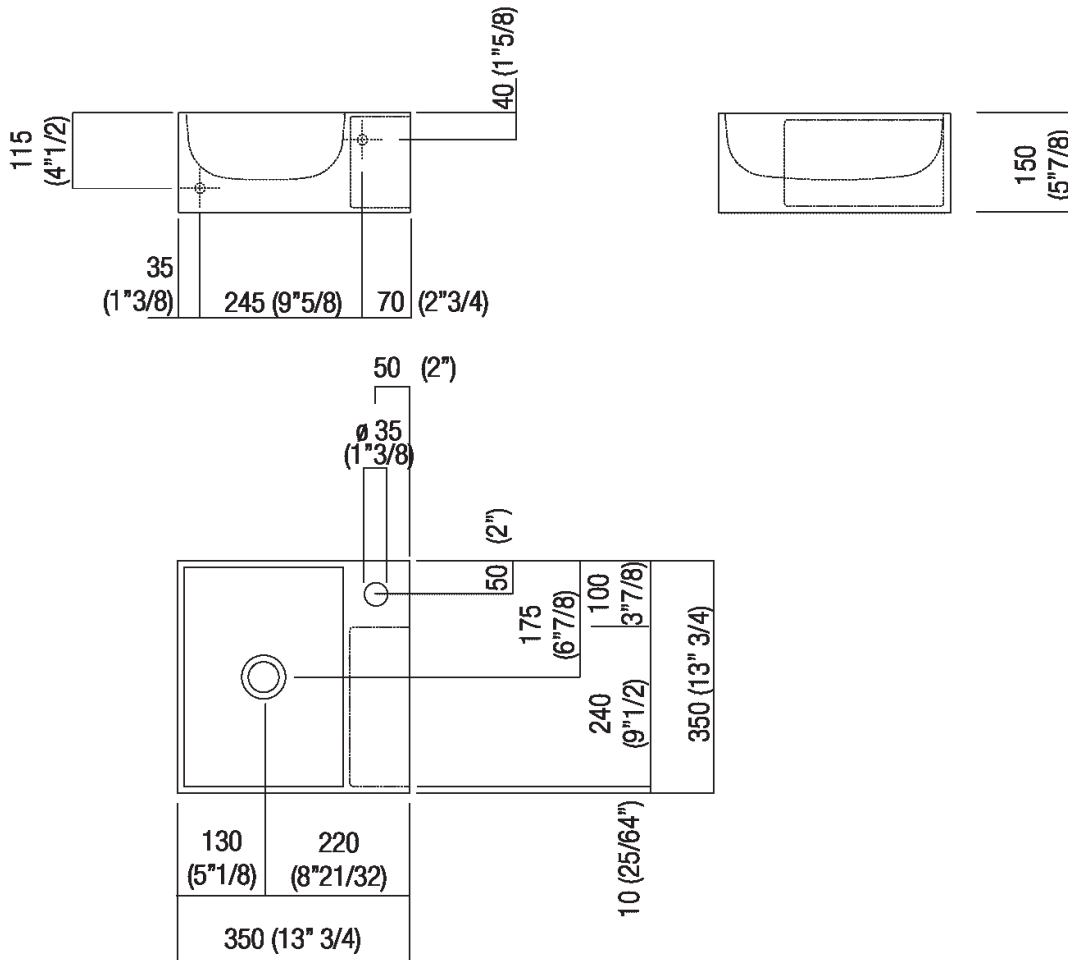

Independent washbasin with tap holes, with side storage shelf
 ACER09951RZ

Benedini Associati, 2010

White Cristalplant® biobased washbasin with compact dimensions.

Finishes

White

Materials

Cristalplant® biobased

White Cristalplant® biobased square handbasin, available with or without tap hole, without overflow. Fixing kit included. Model with side storage shelf also available. Designed for waste .MET0563.

Height:	15 cm	5" 7/8 inches
Width:	35 cm	13" 3/4 inches
Weight:	8 kg	17 lbs
Depth:	35 cm	13" 3/4 inches
Packaging:	40 x 40 x 20 cm	15" 6/8 x 15" 6/8 x 7" 7/8 inches
Total weight:	11 kg	24 lbs

Main dimensions

Installation notes

Scarico per sifone a bottiglia
Drain for bottle trap

*h.consigliata / advised h.

Installation notes

Scarico per sifone ad incasso
Drain for concealed waste trap

***h.consigliata / advised h.**