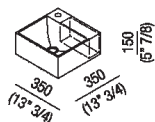

Independent washbasin with tap holes, with side storage shelf
 ACER09951RZ

Benedini Associati, 2010

White Cristalplant® biobased washbasin with compact dimensions.

Finishes

White

Materials

Cristalplant® biobased

White Cristalplant® biobased square handbasin, available with or without tap hole, without overflow. Fixing kit included. Model with side storage shelf also available. Designed for waste .MET0563.

Height:	15 cm	5" 7/8 inches
Width:	35 cm	13" 3/4 inches
Weight:	8 kg	17 lbs
Depth:	35 cm	13" 3/4 inches
Packaging:	40 x 40 x 20 cm	15" 6/8 x 15" 6/8 x 7" 7/8 inches
Total weight:	11 kg	24 lbs