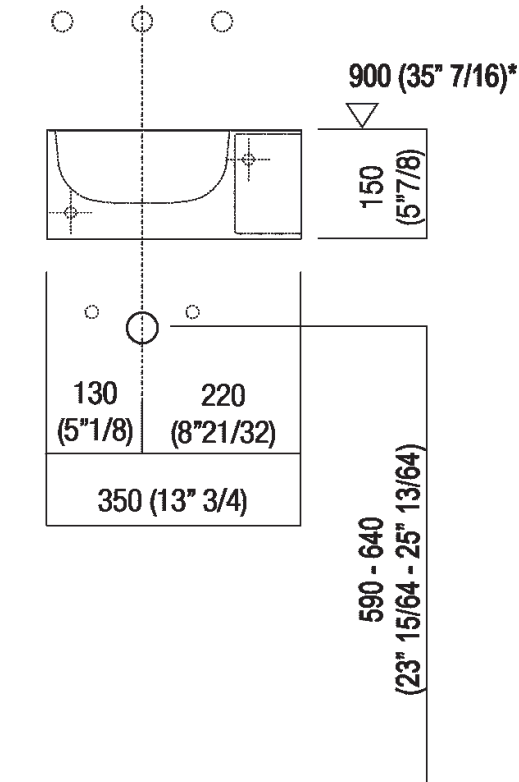

Finishes

White

Materials

Cristalplant® biobased

Height:	15 cm	5" 7/8 inches
Width:	35 cm	13" 3/4 inches
Weight:	8 kg	17 lbs
Depth:	35 cm	13" 3/4 inches
Packaging:	40 x 40 x 20 cm	15" 6/8 x 15" 6/8 x 7" 7/8 inches
Total weight:	11 kg	24 lbs

Main dimensions

Installation notes

Scarico per sifone a bottiglia
Drain for bottle trap

***h.consigliata / advised h.**

Installation notes

Scarico per sifone ad incasso
Drain for concealed waste trap

***h.consigliata / advised h.**

Tap position, recommended height

POSIZIONE RUBINETTERIA / TAP POSITION

Altezza consigliata / Recommended height