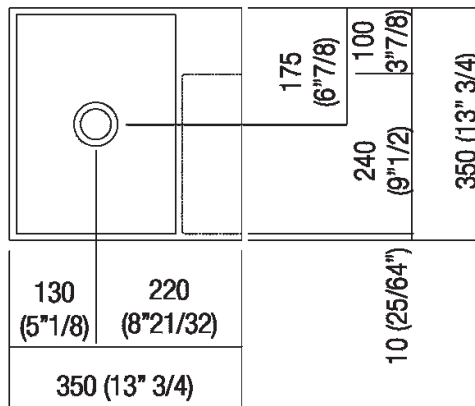

Finishes

White

Materials

Cristalplant® biobased

Height:	15 cm	5" 7/8 inches
Width:	35 cm	13" 3/4 inches
Weight:	8 kg	17 lbs
Depth:	35 cm	13" 3/4 inches
Packaging:	40 x 40 x 20 cm	15" 6/8 x 15" 6/8 x 7" 7/8 inches
Total weight:	11 kg	24 lbs

Main dimensions

Installation notes

Scarico per sifone a bottiglia
Drain for bottle trap

***h.consigliata / advised h.**

Installation notes

Scarico per sifone ad incasso
Drain for concealed waste trap

***h.consigliata / advised h.**

Tap position, recommended height

POSIZIONE RUBINETTERIA / TAP POSITION

Altezza consigliata / Recommended height