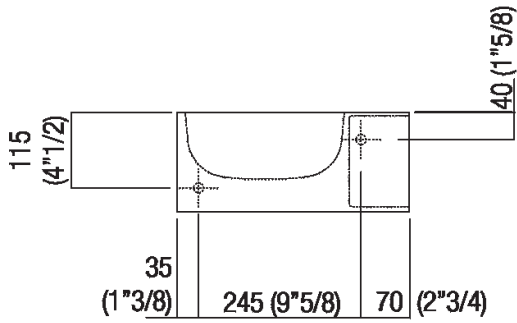

Finishes

White

Materials

Cristalplant® biobased

Height:	15 cm	5" 7/8 inches
Width:	35 cm	13" 3/4 inches
Weight:	8 kg	17 lbs
Depth:	35 cm	13" 3/4 inches
Packaging:	40 x 40 x 20 cm	15" 6/8 x 15" 6/8 x 7" 7/8 inches
Total weight:	11 kg	24 lbs

Main dimensions

Installation notes

Scarico per sifone a bottiglia
Drain for bottle trap

***h.consigliata / advised h.**

Installation notes

Scarico per sifone ad incasso
Drain for concealed waste trap

***h.consigliata / advised h.**

Tap position, recommended height

POSIZIONE RUBINETTERIA / TAP POSITION

Altezza consigliata / Recommended height