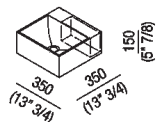

Independent washbasin without tap holes
 with side storage shelf
 ACER09950RZ

Benedini Associati, 2010

White Cristalplant® biobased washbasin with
 compact dimensions.

White Cristalplant® biobased square handbasin, available with or without tap hole,
 without overflow. Fixing kit included. Model with side storage shelf also available.
 Designed for waste .MET0563.

Finishes

White

Materials

Cristalplant® biobased

Height:	15 cm	5" 7/8 inches
Width:	35 cm	13" 3/4 inches
Weight:	8 kg	17 lbs
Depth:	35 cm	13" 3/4 inches
Packaging:	40 x 40 x 20 cm	15" 6/8 x 15" 6/8 x 7" 7/8 inches
Total weight:	11 kg	24 lbs