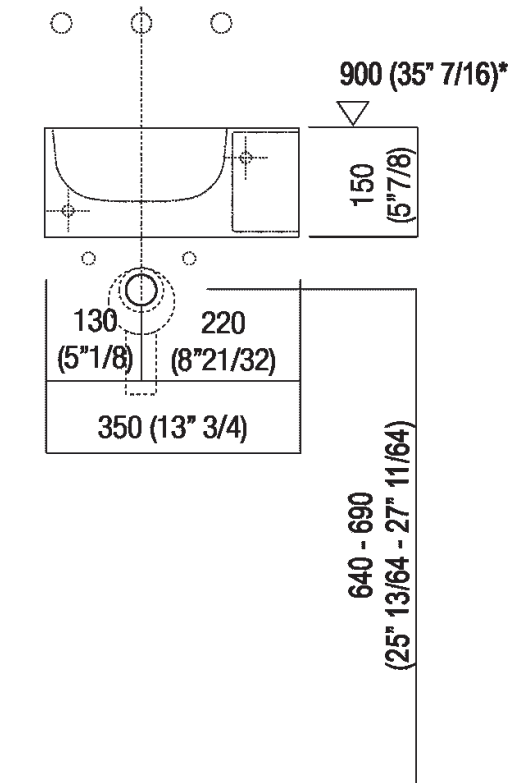

Finishes

White

Materials

Cristalplant® biobased

Height:	15 cm	5" 7/8 inches
Width:	35 cm	13" 3/4 inches
Weight:	8 kg	17 lbs
Depth:	35 cm	13" 3/4 inches
Packaging:	40 x 40 x 20 cm	15" 6/8 x 15" 6/8 x 7" 7/8 inches
Total weight:	11 kg	24 lbs

Main dimensions

Installation notes

Scarico per sifone a bottiglia
Drain for bottle trap

***h.consigliata / advised h.**

Installation notes

Scarico per sifone ad incasso
Drain for concealed waste trap

***h.consigliata / advised h.**

Tap position, recommended height

POSIZIONE RUBINETTERIA / TAP POSITION

Altezza consigliata / Recommended height