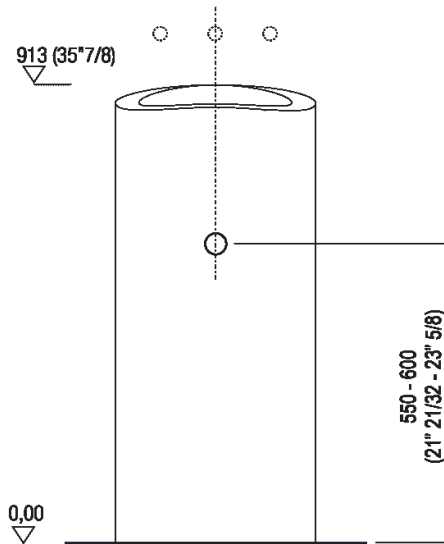

Height:	91.3 cm	35" 7/8 inches
Width:	40 cm	15" 3/4 inches
Weight:	153 kg	337 lbs
Depth:	47.6 cm	18" 3/4 inches
Packaging:	56 x 57 x 110 cm	22" x 22" 4/8 x 43" 2/8 inches
Total weight:	190 kg	419 lbs

Main dimensions

Installation notes

Scarico per sifone a bottiglia  
Drain for bottle trap

Installation notes

Scarico per sifone a pavimento  
Drain for floor mounted waste trap

Tap position, recommended height

**POSIZIONE RUBINETTERIA / TAP POSITION**