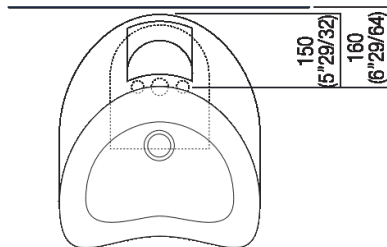

Height:	91.3 cm	35" 7/8 inches
Width:	40 cm	15" 3/4 inches
Weight:	153 kg	337 lbs
Depth:	47.6 cm	18" 3/4 inches
Packaging:	56 x 57 x 110 cm	22" x 22" 4/8 x 43" 2/8 inches
Total weight:	190 kg	419 lbs

Main dimensions

Installation notes

Scarico per sifone a bottiglia  
Drain for bottle trap

Installation notes

Scarico per sifone a pavimento  
Drain for floor mounted waste trap

Tap position, recommended height

**POSIZIONE RUBINETTERIA / TAP POSITION**