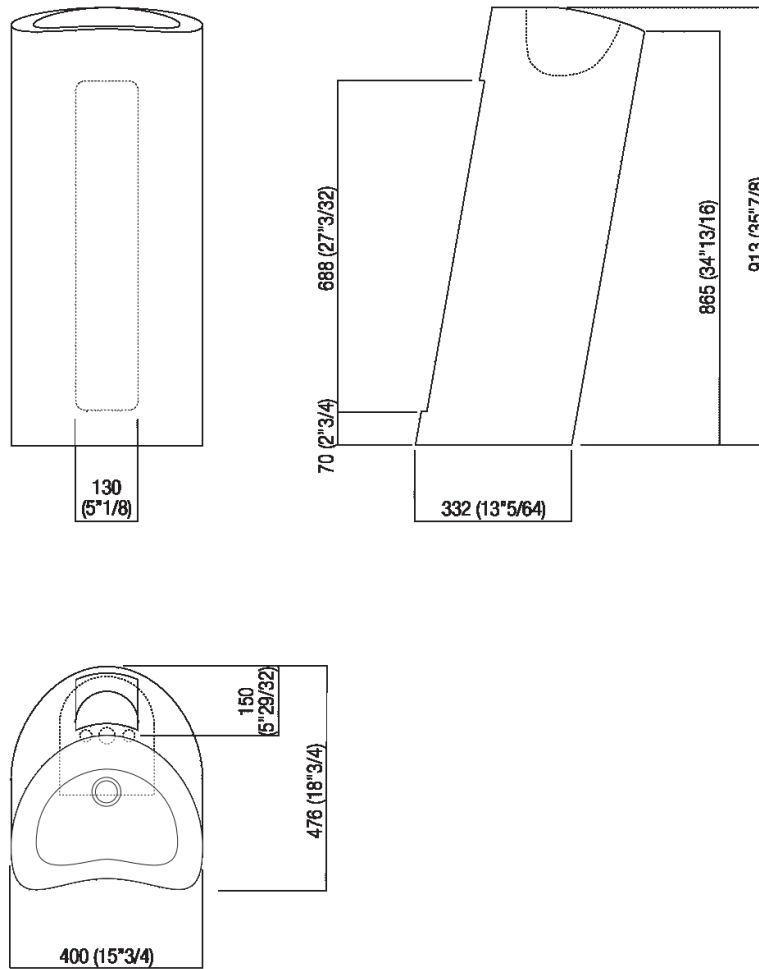

Independent washbasin without tap hole  
ACER0732

Angelo Mangiarotti, 2003

Washbasin in white Carrara marble:  
functionality and sculpural lines for a timeless  
icon.

**Finishes**

White Carrara

**Materials**

Marble

Floor standing washbasin carved in white Carrara marble, available with or without tap hole, without overflow. Compulsory floor fixing kit must be ordered separately. It is possible to order the fixing kit in advance to allow fixing under finished floor surface. Designed to take waste .MET0563. It must be fitted with a bottle trap. It is possible to connect it to the drain through the floor (requires AKIT0811).

Height:	91.3 cm	35" 7/8 inches
Width:	40 cm	15" 3/4 inches
Weight:	153 kg	337 lbs
Depth:	47.6 cm	18" 3/4 inches
Packaging:	56 x 57 x 110 cm	22" x 22" 4/8 x 43" 2/8 inches
Total weight:	190 kg	419 lbs

Main dimensions