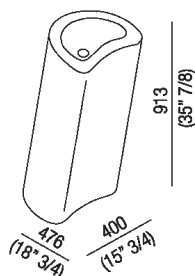

Independent washbasin without tap hole  
ACER0732

Angelo Mangiarotti, 2003

Washbasin in white Carrara marble:  
functionality and sculpural lines for a timeless  
icon.

**Finishes**

White Carrara

**Materials**

Marble

Floor standing washbasin carved in white Carrara marble, available with or without tap hole, without overflow. Compulsory floor fixing kit must be ordered separately. It is possible to order the fixing kit in advance to allow fixing under finished floor surface. Designed to take waste .MET0563. It must be fitted with a bottle trap. It is possible to connect it to the drain through the floor (requires AKIT0811).

Height:	91.3 cm	35" 7/8 inches
Width:	40 cm	15" 3/4 inches
Weight:	153 kg	337 lbs
Depth:	47.6 cm	18" 3/4 inches
Packaging:	56 x 57 x 110 cm	22" x 22" 4/8 x 43" 2/8 inches
Total weight:	190 kg	419 lbs

Main dimensions