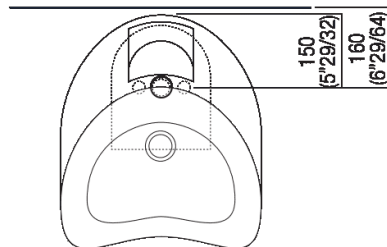

Height:	91.3 cm	35" 7/8 inches
Width:	40 cm	15" 3/4 inches
Weight:	153 kg	337 lbs
Depth:	47.6 cm	18" 3/4 inches
Packaging:	56 x 57 x 110 cm	22" x 22" 4/8 x 43" 2/8 inches
Total weight:	190 kg	419 lbs

Main dimensions

Installation notes

Scarico per sifone a bottiglia  
Drain for bottle trap

Installation notes

Scarico per sifone a pavimento  
Drain for floor mounted waste trap

Tap position, recommended height

**POSIZIONE RUBINETTERIA / TAP POSITION**

Altezza consigliata / Recommended height