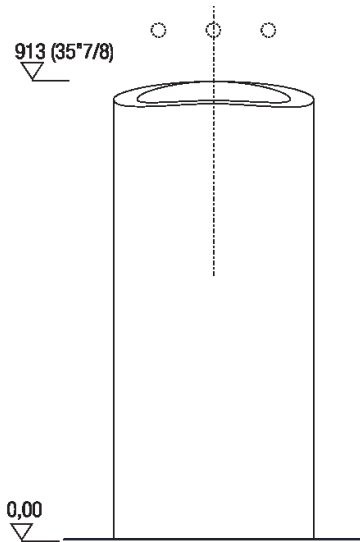

Height:	91.3 cm	35" 7/8 inches
Width:	40 cm	15" 3/4 inches
Weight:	153 kg	337 lbs
Depth:	47.6 cm	18" 3/4 inches
Packaging:	56 x 57 x 110 cm	22" x 22" 4/8 x 43" 2/8 inches
Total weight:	190 kg	419 lbs

Main dimensions

Installation notes

Scarico per sifone a bottiglia  
Drain for bottle trap

Installation notes

Scarico per sifone a pavimento  
Drain for floor mounted waste trap

Tap position, recommended height

**POSIZIONE RUBINETTERIA / TAP POSITION**

Altezza consigliata / Recommended height