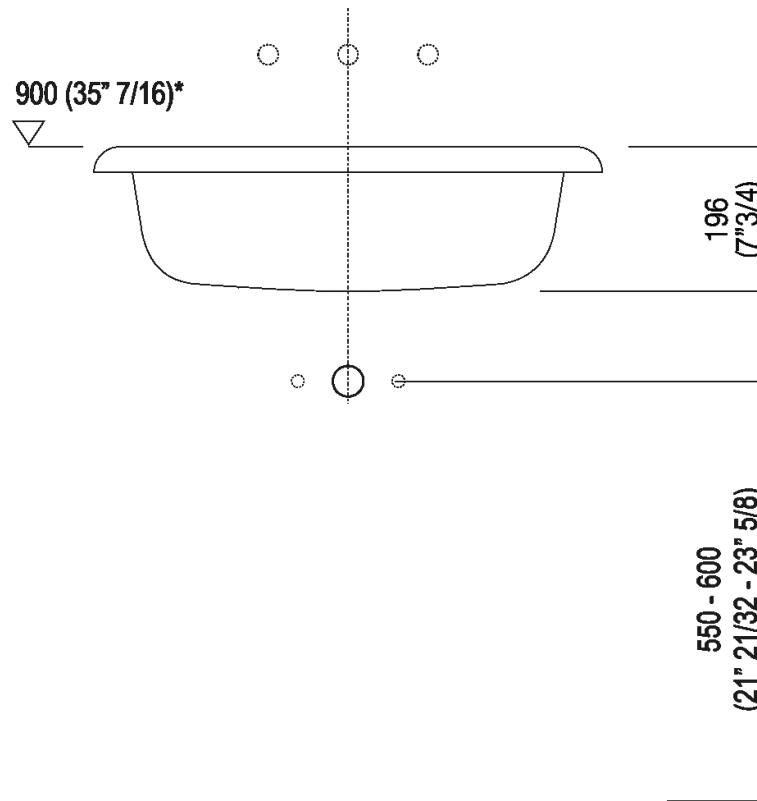

Independent washbasin with three tap holes
 ACER07663R_

Benedini Associati, 2009

Finishes

-  White/dark grey
-  White/light grey
-  White

Materials

-  Cristalplant® biobased

Washbasin in white or two-coloured Cristalplant® biobased (soft touch exterior in dark grey RAL7021 or light grey RAL7044), with 3 holes for tapware units. Without overflow, fixing kit included. Designed for waste .MET0563. The washbasin is available in customized colours (15% extra charge).

Height:	19.6 cm	7" 3/4 inches
Width:	70 cm	27" 1/2 inches
Weight:	12 kg	26 lbs
Depth:	50 cm	19" 3/4 inches
Packaging:	60 x 80 x 30 cm	23" 5/8 x 31" 4/8 x 11" 6/8 inches
Total weight:	15 kg	33 lbs

Main dimensions

Installation notes

Scarico per sifone a bottiglia
Drain for bottle trap

***h.consigliata / advised h.**

Installation notes

Scarico per sifone ad incasso
Drain for concealed waste trap

*h.consigliata / advised h.