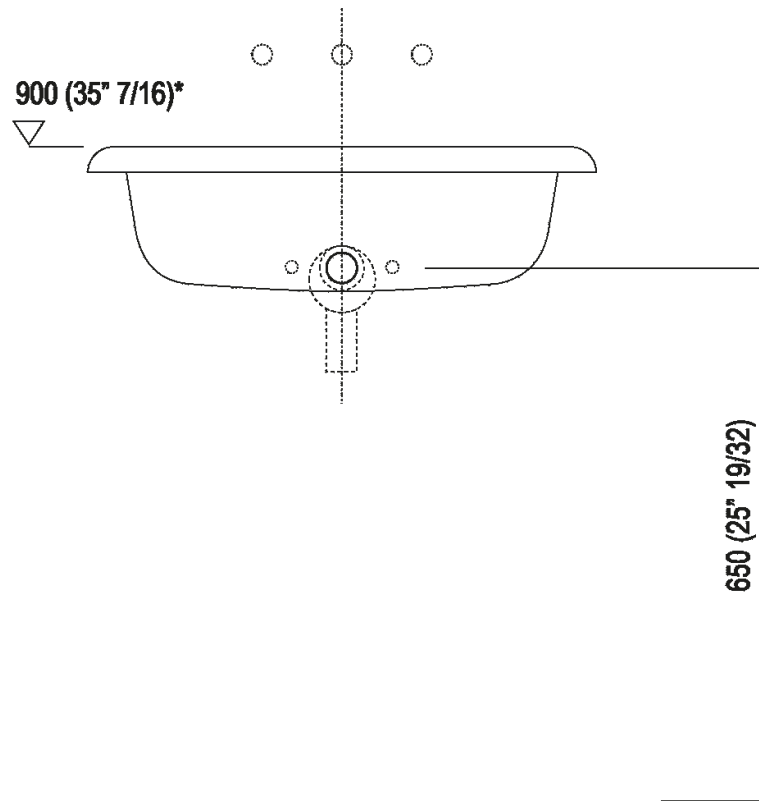

Height:	19.6 cm	7" 3/4 inches
Width:	70 cm	27" 1/2 inches
Weight:	12 kg	26 lbs
Depth:	50 cm	19" 3/4 inches
Packaging:	60 x 80 x 30 cm	23" 5/8 x 31" 4/8 x 11" 6/8 inches
Total weight:	15 kg	33 lbs

Main dimensions

Installation notes

Scarico per sifone a bottiglia
Drain for bottle trap

***h.consigliata / advised h.**

Installation notes

Scarico per sifone ad incasso
Drain for concealed waste trap

*h.consigliata / advised h.

Installation notes

Scarico per sifone ad incasso e piletta con canotto fisso
Drain for concealed waste trap with not adjustable pipe

***h.consigliata / advised h.**