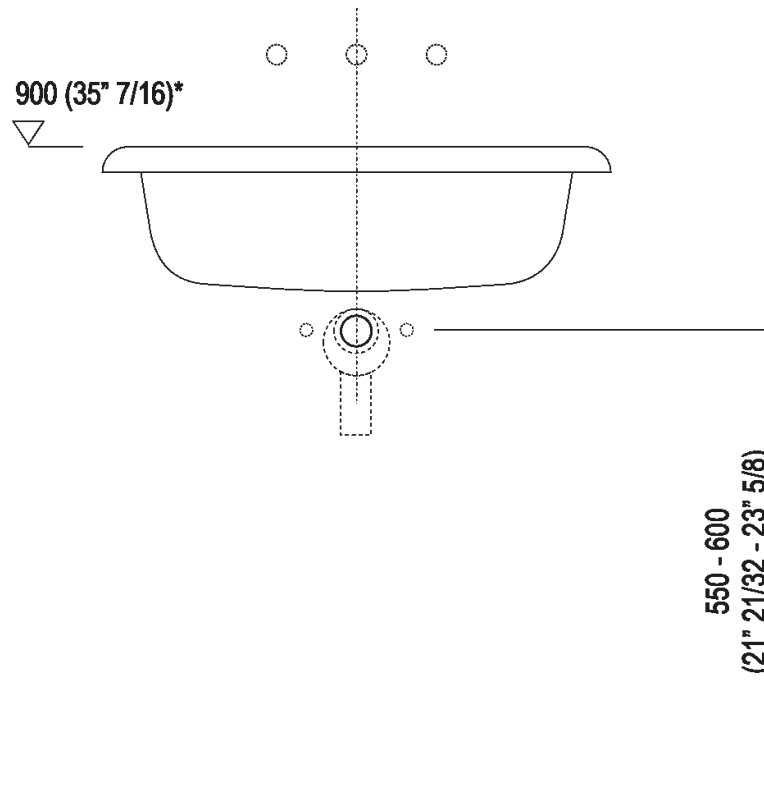

Independent washbasin with three tap holes
 ACER07663R_

Benedini Associati, 2009

Finishes

-  White/dark grey
-  White/light grey
-  White

Materials

-  Cristalplant® biobased

Washbasin in white or two-coloured Cristalplant® biobased (soft touch exterior in dark grey RAL7021 or light grey RAL7044), with 3 holes for tapware units. Without overflow, fixing kit included. Designed for waste .MET0563. The washbasin is available in customized colours (15% extra charge).

Height:	19.6 cm	7" 3/4 inches
Width:	70 cm	27" 1/2 inches
Weight:	12 kg	26 lbs
Depth:	50 cm	19" 3/4 inches
Packaging:	60 x 80 x 30 cm	23" 5/8 x 31" 4/8 x 11" 6/8 inches
Total weight:	15 kg	33 lbs

Main dimensions

Installation notes

Scarico per sifone a bottiglia
Drain for bottle trap

***h.consigliata / advised h.**

Installation notes

Scarico per sifone ad incasso
Drain for concealed waste trap

*h.consigliata / advised h.

Installation notes

Scarico per sifone ad incasso e piletta con canotto fisso
Drain for concealed waste trap with not adjustable pipe

***h.consigliata / advised h.**