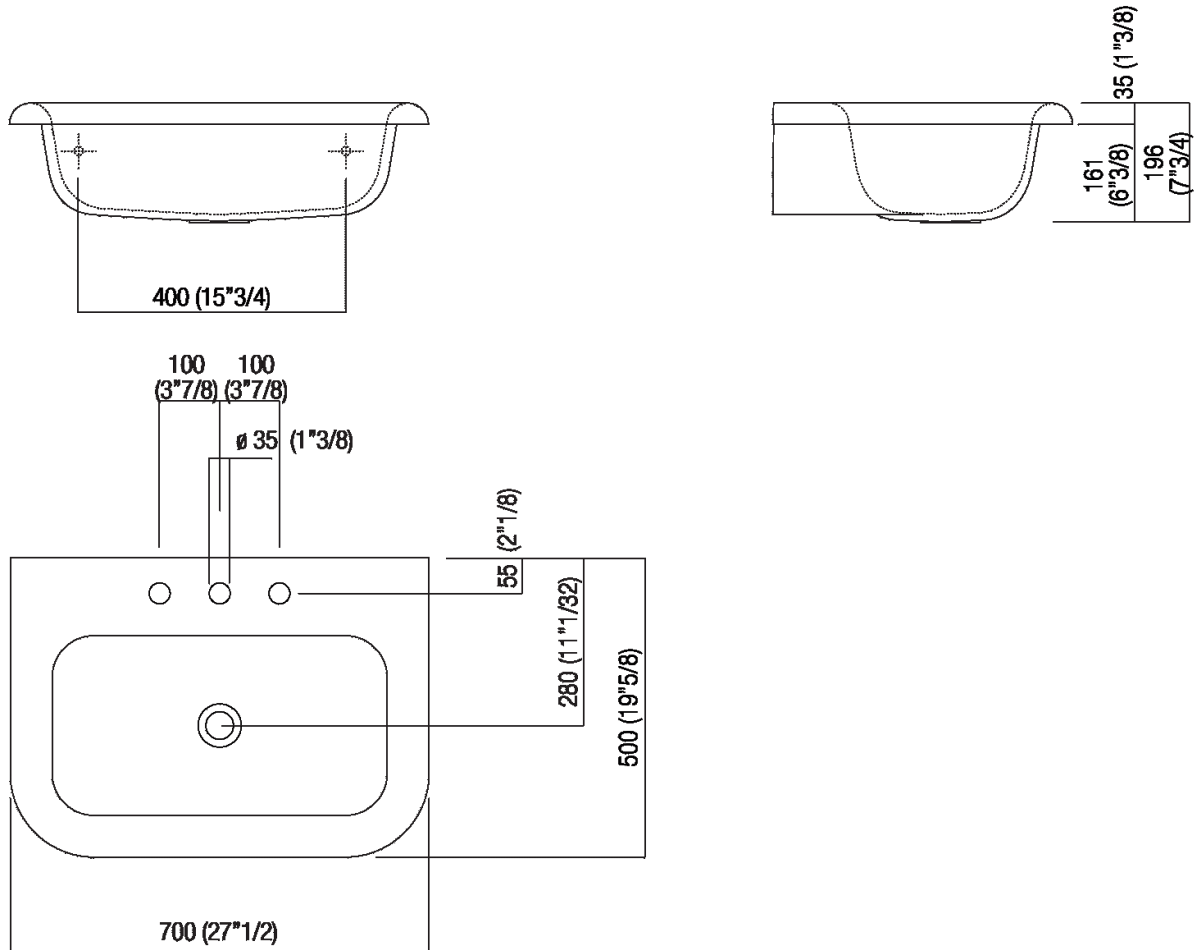

Independent washbasin with three tap holes
 ACER07663R_

Benedini Associati, 2009

Finishes

-  White/dark grey
-  White/light grey
-  White

Materials

-  Cristalplant® biobased

Washbasin in white or two-coloured Cristalplant® biobased (soft touch exterior in dark grey RAL7021 or light grey RAL7044), with 3 holes for tapware units. Without overflow, fixing kit included. Designed for waste .MET0563. The washbasin is available in customized colours (15% extra charge).

Height:	19.6 cm	7" 3/4 inches
Width:	70 cm	27" 1/2 inches
Weight:	12 kg	26 lbs
Depth:	50 cm	19" 3/4 inches
Packaging:	60 x 80 x 30 cm	23" 5/8 x 31" 4/8 x 11" 6/8 inches
Total weight:	15 kg	33 lbs

Main dimensions

Installation notes

Scarico per sifone ad incasso e piletta con canotto fisso
Drain for concealed waste trap with not adjustable pipe

***h.consigliata / advised h.**