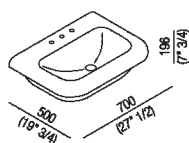

Independent washbasin with three tap holes
 ACER07663R_

Benedini Associati, 2009

Finishes

-  White/dark grey
-  White/light grey
-  White

Materials

-  Cristalplant® biobased

Washbasin in white or two-coloured Cristalplant® biobased (soft touch exterior in dark grey RAL7021 or light grey RAL7044), with 3 holes for tapware units. Without overflow, fixing kit included. Designed for waste .MET0563. The washbasin is available in customized colours (15% extra charge).

Height:	19.6 cm	7" 3/4 inches
Width:	70 cm	27" 1/2 inches
Weight:	12 kg	26 lbs
Depth:	50 cm	19" 3/4 inches
Packaging:	60 x 80 x 30 cm	23" 5/8 x 31" 4/8 x 11" 6/8 inches
Total weight:	15 kg	33 lbs

Main dimensions