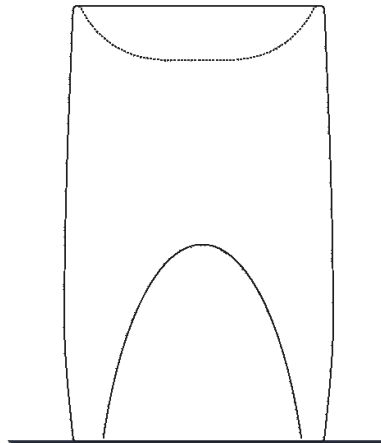

Installation notes

		A
FEZ2	AFEZ004	140 (5*1/2)
	ARUB146	140 (5*1/2)
MEMORY	AMEM323	190 7*31/64
	ARUB1092	190 7*31/64
SEN	ASEN0962N	110 (4*3/8)
SQUARE	ARUB1096	110 (4*3/8)
	ARUB1020*	110 (4*3/8)

*ad esaurimento / while stocks last