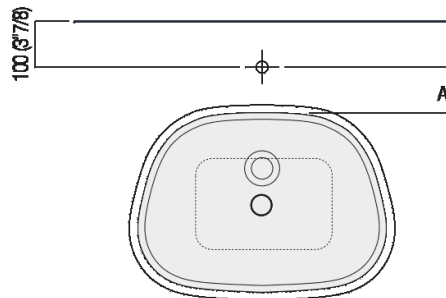

Installation notes

		A
FEZ2	AFEZ004	140 (5*1/2)
	ARUB146	140 (5*1/2)
MEMORY	AMEM323	190 7*31/64
	ARUB1092	190 7*31/64
SEN	ASEN0962N	110 (4*3/8)
SQUARE	ARUB1096	110 (4*3/8)
	ARUB1020*	110 (4*3/8)

*ad esaurimento / while stocks last