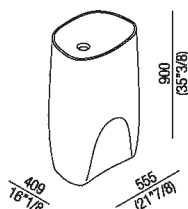

Column washbasin designed for floor drainage
 ACER0896FZ

Patricia Urquiola, 2007

Washbasin in white Cristalplant® biobased or marble.

Finishes

White

Materials

Cristalplant® biobased

Shaped white Cristalplant® biobased washbasin with pedestal. No tap hole. No overflow. Supplied with assembly kit. Island version. Requires .MET0563 waste and the insertion of a .MET0519 waste trap.

Height:	90 cm	35" 3/8 inches
Width:	55.5 cm	21" 7/8 inches
Weight:	58 kg	128 lbs
Depth:	40.9 cm	16" 1/8 inches
Packaging:	52 x 62 x 100 cm	20"4/8 x 24"3/8 x 39"3/8 inches
Total weight:	70 kg	154 lbs

Main dimensions