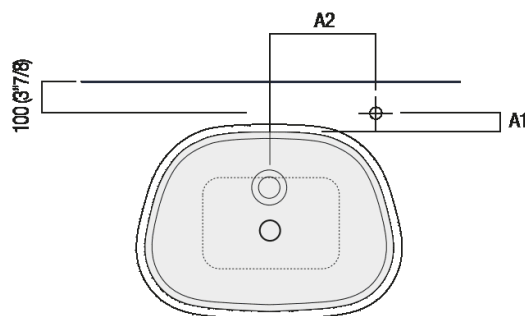

Height:	90 cm	35" 3/8 inches
Width:	55.5 cm	21" 7/8 inches
Weight:	58 kg	128 lbs
Depth:	40.9 cm	16" 1/8 inches
Packaging:	52 x 62 x 100 cm	20"4/8 x 24"3/8 x 39"3/8 inches
Total weight:	70 kg	154 lbs

Main dimensions

Installation notes

		A1	A2
FEZ 2A	FEZ004	70 (2 ³ / ₄)	280 (11 ¹ / ₂)
	ARUB146	140 (5 ¹ / ₂)	280 (11 ¹ / ₂)
MEMORY	AMEM323	80 (3 ⁵ / ₃₂)	290 (11 ²⁷ / ₆₄)
	ARUB1092	80 (3 ⁵ / ₃₂)	290 (11 ²⁷ / ₆₄)
SEN	ASEN0962N	45 (1 ³ / ₄)	250 (9 ⁷ / ₈)
SQUARE	ARUB1096	0	210 (8 ¹ / ₂)
	ARUB1020*	0	210 (8 ¹ / ₂)