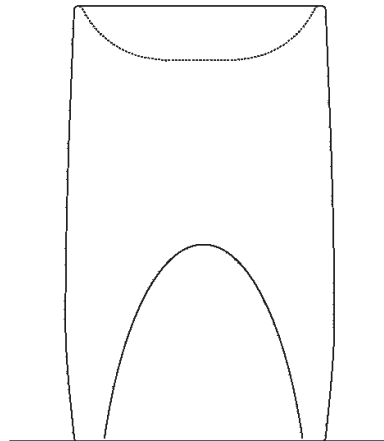

Column washbasin designed for floor drainage
 ACER0896FZ

Patricia Urquiola, 2007

Washbasin in white Cristalplant® biobased or marble.

Finishes

White

Materials

Cristalplant® biobased

Shaped white Cristalplant® biobased washbasin with pedestal. No tap hole. No overflow. Supplied with assembly kit. Island version. Requires .MET0563 waste and the insertion of a .MET0519 waste trap.

Height:	90 cm	35" 3/8 inches
Width:	55.5 cm	21" 7/8 inches
Weight:	58 kg	128 lbs
Depth:	40.9 cm	16" 1/8 inches
Packaging:	52 x 62 x 100 cm	20"4/8 x 24"3/8 x 39"3/8 inches
Total weight:	70 kg	154 lbs

Main dimensions

Installation notes

		A1	A2
FEZ 2A	FEZ004	70 (2 ³ / ₄)	280 (11 ¹ / ₂)
	ARUB146	140 (5 ¹ / ₂)	280 (11 ¹ / ₂)
MEMORY	AMEM323	80 (3 ⁵ / ₃₂)	290 (11 ²⁷ / ₆₄)
	ARUB1092	80 (3 ⁵ / ₃₂)	290 (11 ²⁷ / ₆₄)
SEN	ASEN0962N	45 (1 ³ / ₄)	250 (9 ⁷ / ₈)
SQUARE	ARUB1096	0	210 (8 ¹ / ₂)
	ARUB1020*	0	210 (8 ¹ / ₂)