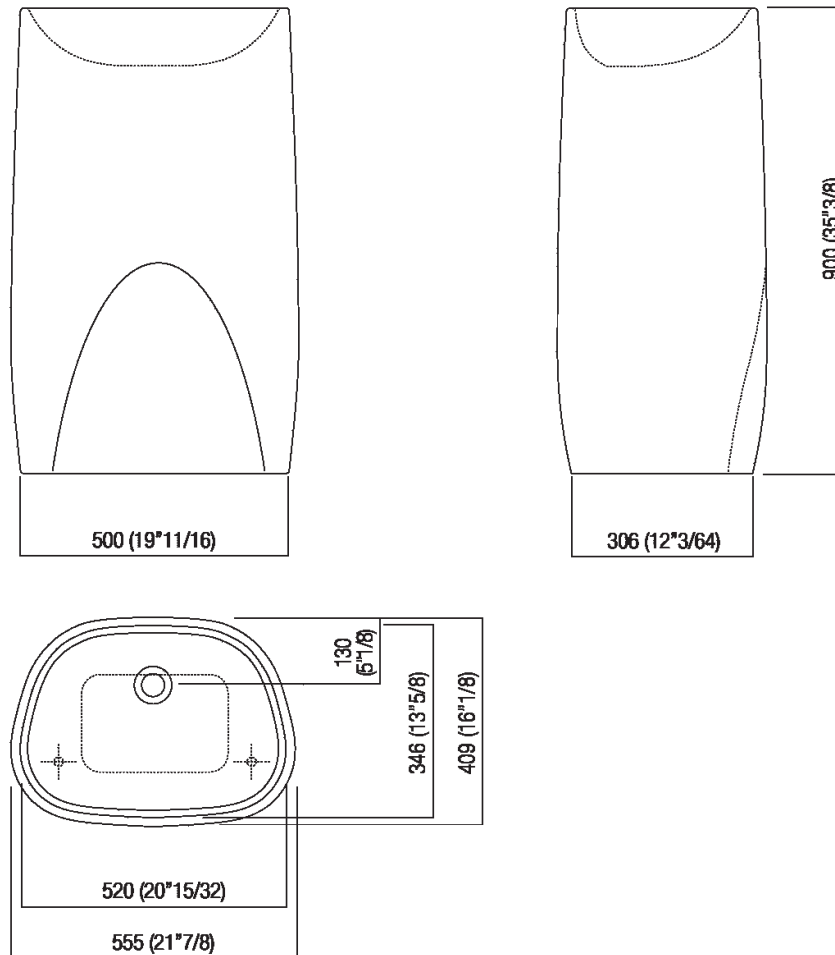

Column washbasin designed for floor drainage
 ACER0896FZ

Patricia Urquiola, 2007

Washbasin in white Cristalplant® biobased or marble.

Finishes

White

Materials

Cristalplant® biobased

Shaped white Cristalplant® biobased washbasin with pedestal. No tap hole. No overflow. Supplied with assembly kit. Island version. Requires .MET0563 waste and the insertion of a .MET0519 waste trap.

Height:	90 cm	35" 3/8 inches
Width:	55.5 cm	21" 7/8 inches
Weight:	58 kg	128 lbs
Depth:	40.9 cm	16" 1/8 inches
Packaging:	52 x 62 x 100 cm	20"4/8 x 24"3/8 x 39"3/8 inches
Total weight:	70 kg	154 lbs

Main dimensions

Installation notes

		A1	A2
FEZ 2A	FEZ004	70 (2 ³ / ₄)	280 (11 ¹ / ₂)
	ARUB146	140 (5 ¹ / ₂)	280 (11 ¹ / ₂)
MEMORY	AMEM323	80 (3 ⁵ / ₃₂)	290 (11 ²⁷ / ₆₄)
	ARUB1092	80 (3 ⁵ / ₃₂)	290 (11 ²⁷ / ₆₄)
SEN	ASEN0962N	45 (1 ³ / ₄)	250 (9 ⁷ / ₈)
SQUARE	ARUB1096	0	210 (8 ¹ / ₂)
	ARUB1020*	0	210 (8 ¹ / ₂)