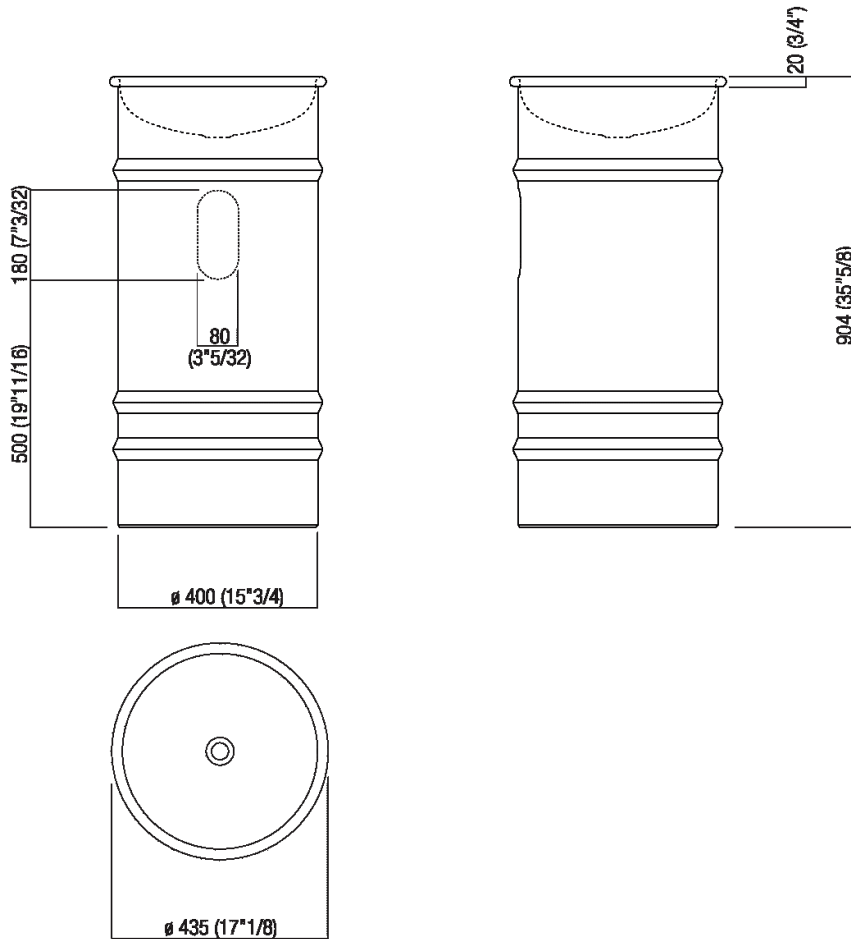

Column washbasin designed for wall drainage  
 ACER0798M\_

Patricia Urquiola, 2011

Independent steel washbasin.

**Finishes**

-  White
-  White/dark grey
-  White/light grey

**Materials**

-  Stainless steel

Round washbasin with floor standing stainless steel base painted white (RAL9003) or in two colours, with white interior and dark grey exterior (RAL7021) or light grey (RAL7044), without tap hole, without overflow. Fixing kit included. Can be accessorised with a iroko wood shelf to place on the edge of the washbasin, and with a steel towel hook painted white to install on the lower edge of the shelf. Designed for waste .MET0563. The wall-mounted version is furnished with a rear slot for water connections.

Height:	90.4 cm	35" 5/8 inches
Diameter:	43.5 cm	17" 1/8 inches
Weight:	10 kg	22 lbs
Packaging:	52 x 52 x 100 cm	20" 4/8 x 20" 4/8 x 39" 3/8 inches
Total weight:	11 kg	24 lbs

Main dimensions

Installation notes

		A
FEZ 2	AFEZ004	190 (7'4/8)
	ARUB146	225 (8'7/8)
MEMORY	AMEM323	225 (8'7/8)
	ARUB1092	225 (8'7/8)
SEN	ASEN0962N	225 (8'7/8)
SQUARE	ARUB1096	190 (7'4/8)
	ARUB1020*	225 (8'7/8)

\*ad esaurimento / while stocks last

Tap position, recommended height

**POSIZIONE RUBINETTERIA / TAP POSITION**

Altezza consigliata / Recommended height