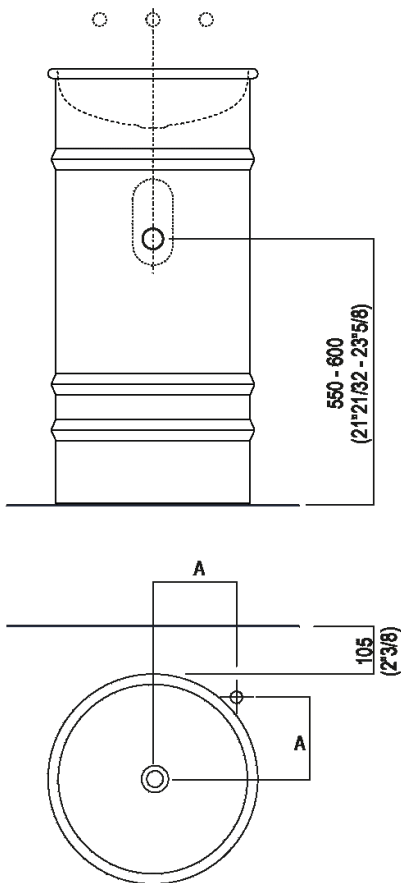

Column washbasin designed for wall drainage  
 ACER0798M\_

Patricia Urquiola, 2011

Independent steel washbasin.

**Finishes**

-  White
-  White/dark grey
-  White/light grey

**Materials**

-  Stainless steel

Round washbasin with floor standing stainless steel base painted white (RAL9003) or in two colours, with white interior and dark grey exterior (RAL7021) or light grey (RAL7044), without tap hole, without overflow. Fixing kit included. Can be accessorised with a iroko wood shelf to place on the edge of the washbasin, and with a steel towel hook painted white to install on the lower edge of the shelf. Designed for waste .MET0563. The wall-mounted version is furnished with a rear slot for water connections.

Height:	90.4 cm	35" 5/8 inches
Diameter:	43.5 cm	17" 1/8 inches
Weight:	10 kg	22 lbs
Packaging:	52 x 52 x 100 cm	20" 4/8 x 20" 4/8 x 39" 3/8 inches
Total weight:	11 kg	24 lbs

Main dimensions

Installation notes

		A
FEZ 2	AFEZ004	190 (7'4/8)
	ARUB146	225 (8'7/8)
MEMORY	AMEM323	225 (8'7/8)
	ARUB1092	225 (8'7/8)
SEN	ASEN0962N	225 (8'7/8)
SQUARE	ARUB1096	190 (7'4/8)
	ARUB1020*	225 (8'7/8)

\*ad esaurimento / while stocks last

Tap position, recommended height

**POSIZIONE RUBINETTERIA / TAP POSITION**

Altezza consigliata / Recommended height