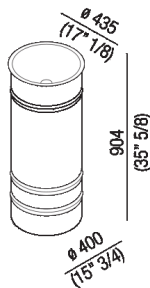

Column washbasin designed for wall drainage  
 ACER0798M\_

Patricia Urquiola, 2011

Independent steel washbasin.

**Finishes**

-  White
-  White/dark grey
-  White/light grey

**Materials**

-  Stainless steel

Round washbasin with floor standing stainless steel base painted white (RAL9003) or in two colours, with white interior and dark grey exterior (RAL7021) or light grey (RAL7044), without tap hole, without overflow. Fixing kit included. Can be accessorised with a iroko wood shelf to place on the edge of the washbasin, and with a steel towel hook painted white to install on the lower edge of the shelf. Designed for waste .MET0563. The wall-mounted version is furnished with a rear slot for water connections.

Height:	90.4 cm	35" 5/8 inches
Diameter:	43.5 cm	17" 1/8 inches
Weight:	10 kg	22 lbs
Packaging:	52 x 52 x 100 cm	20" 4/8 x 20" 4/8 x 39" 3/8 inches
Total weight:	11 kg	24 lbs

Main dimensions

Installation notes

		A
FEZ 2	AFEZ004	190 (7'4/8)
	ARUB146	225 (8'7/8)
MEMORY	AMEM323	225 (8'7/8)
	ARUB1092	225 (8'7/8)
SEN	ASEN0962N	225 (8'7/8)
SQUARE	ARUB1096	190 (7'4/8)
	ARUB1020*	225 (8'7/8)

\*ad esaurimento / while stocks last