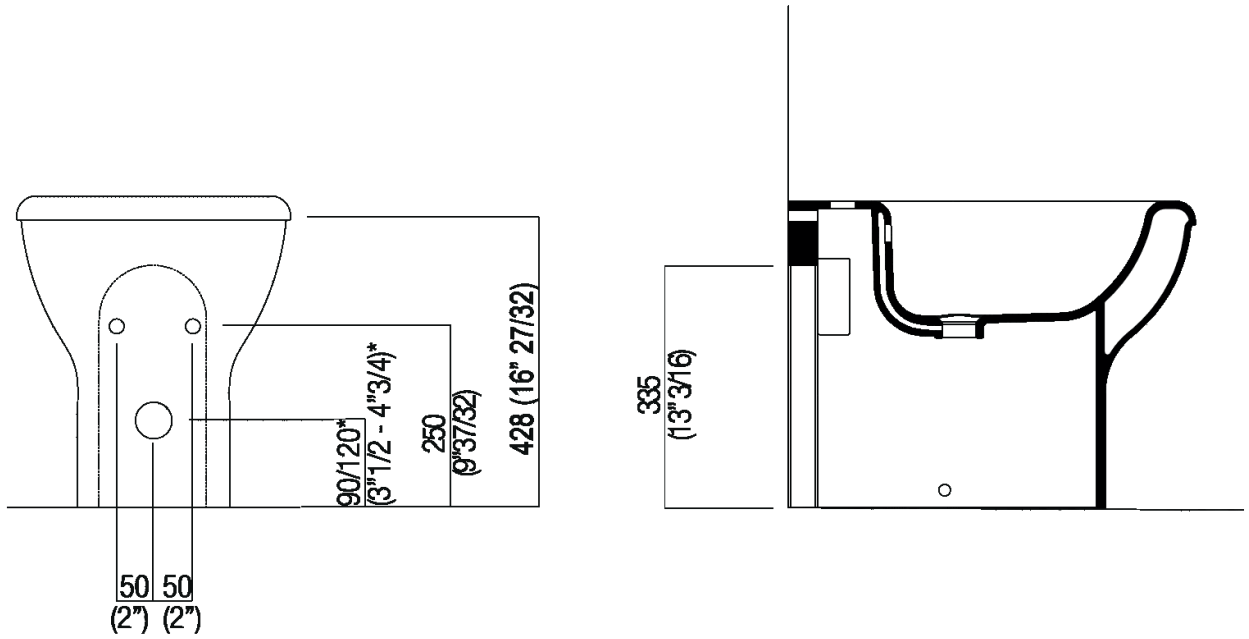

Materials

-  Ceramic

Ceramic bidet available in white or two coloured (exterior in dark grey RAL7021 or light grey RAL 7044), with tap hole; with overflow hole complete with polished stainless-steel collar and fixing kit. The white version is also available with matt exterior. Designed for waste .MET0346P or .MET0562.

Height:	42.8 cm	16" 7/8 inches
Width:	38 cm	14" 15/16 inches
Weight:	23 kg	51 lbs
Depth:	55.4 cm	21" 3/4 inches
Capacity:	8 l	2 gal
Packaging:	66 x 48 x 54 cm	26" x 18" 7/8 x 21" 1/4 inches
Total weight:	26 kg	57 lbs

Main dimensions

Installation notes

***h.consigliata / advised h.**