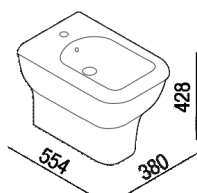

Floor-standing bidet
 ACER0898B_

Benedini Associati, 2010

Floor standing bidet which reminds the curvy shapes of bygone times.

Finishes

-  Matt white
-  White/dark grey
-  White/light grey
-  Glossy white

Materials

-  Ceramic

Ceramic bidet available in white or two coloured (exterior in dark grey RAL7021 or light grey RAL 7044), with tap hole; with overflow hole complete with polished stainless-steel collar and fixing kit. The white version is also available with matt exterior. Designed for waste .MET0346P or .MET0562.

Height:	42.8 cm	16" 7/8 inches
Width:	38 cm	14" 15/16 inches
Weight:	23 kg	51 lbs
Depth:	55.4 cm	21" 3/4 inches
Capacity:	8 l	2 gal
Packaging:	66 x 48 x 54 cm	26" x 18" 7/8 x 21" 1/4 inches
Total weight:	26 kg	57 lbs

Main dimensions

Installation notes

***h.consigliata / advised h.**