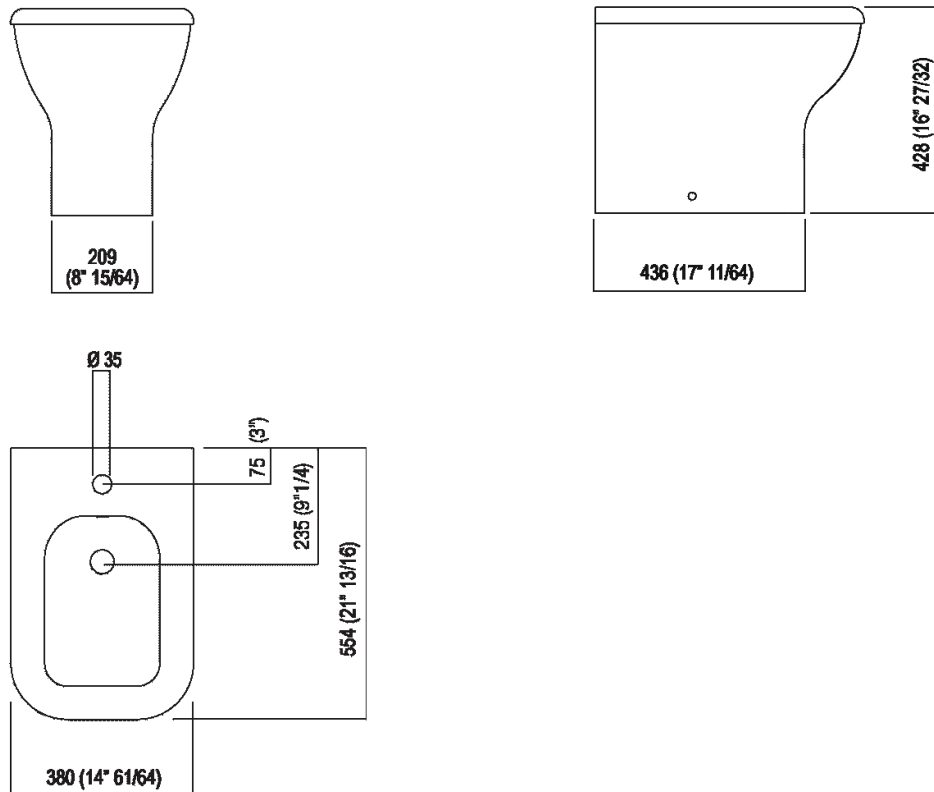

Floor-standing bidet
 ACER0898B_

Benedini Associati, 2010

Floor standing bidet which reminds the curvy shapes of bygone times.

Finishes

-  Matt white
-  White/dark grey
-  White/light grey
-  Glossy white

Materials

-  Ceramic

Ceramic bidet available in white or two coloured (exterior in dark grey RAL7021 or light grey RAL 7044), with tap hole; with overflow hole complete with polished stainless-steel collar and fixing kit. The white version is also available with matt exterior. Designed for waste .MET0346P or .MET0562.

Height:	42.8 cm	16" 7/8 inches
Width:	38 cm	14" 15/16 inches
Weight:	23 kg	51 lbs
Depth:	55.4 cm	21" 3/4 inches
Capacity:	8 l	2 gal
Packaging:	66 x 48 x 54 cm	26" x 18" 7/8 x 21" 1/4 inches
Total weight:	26 kg	57 lbs

Main dimensions

Installation notes

***h.consigliata / advised h.**