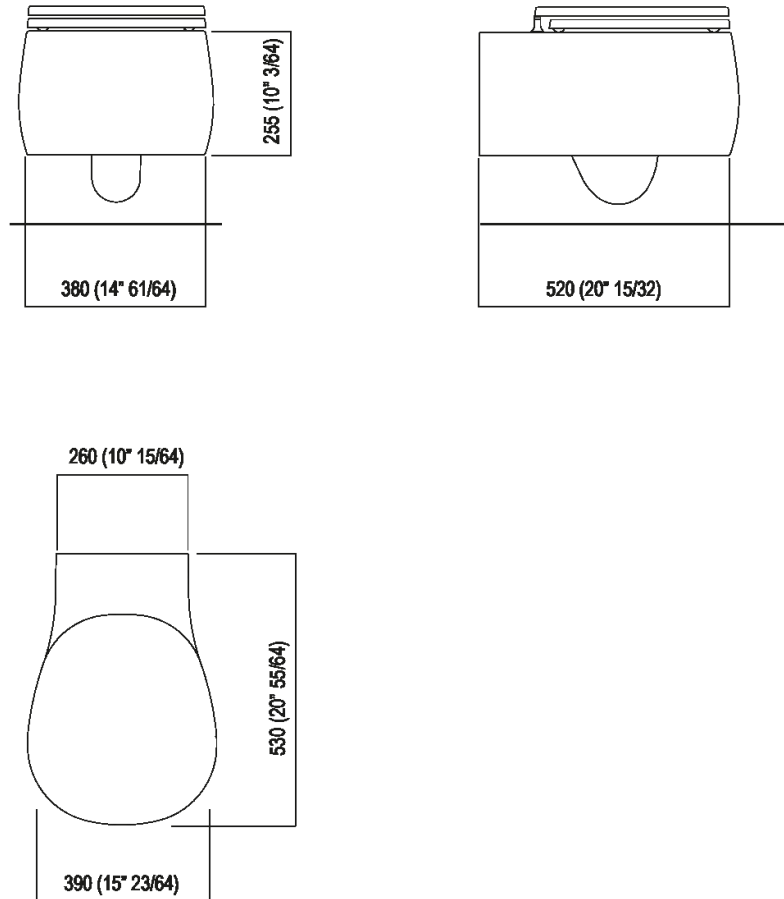

Rimless WC complete with seat with soft-closing mechanism  
 ACER0895WRR\_

Patricia Urquiola, 2019

Round shaped wall mounted WC.

**Finishes**

-  Matt white
-  White/dark grey
-  Glossy white

**Materials**

-  Ceramic

Wall mounted rimless flushdown ceramic bowl available in white or two-coloured (with grey external surface RAL7021), with wall drainage. The white version is also available with matt exterior and matt seat. Suitable for jet flush action and flushometer valve, suitable for wall recessed or external cistern; complete with polyester seat with soft-closing mechanism with quick release. To be used with Geberit built-in cisterns: Combifix and Duofix mod. Sigma 8 and Sigma 12. Fixing kit included. It is mandatory to use the metal support bracket for built-in fixtures, AMET0315, or another compatible system.

Height:	25.5 cm	10" 3/64 inches
Width:	39 cm	15" 23/64 inches
Weight:	21 kg	46 lbs
Depth:	53 cm	20" 55/64 inches
Packaging:	47 x 68 x 42 cm	18" 4/8 x 26" 6/8 x 16" 4/8 inches
Total weight:	30 kg	66 lbs

Main dimensions

**Installation notes**

\*h.consigliata / advised h.