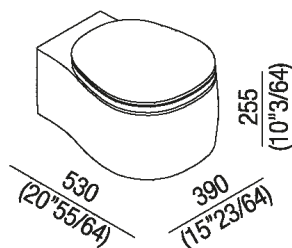

Rimless WC complete with seat with soft-closing mechanism  
 ACER0895WRR\_

Patricia Urquiola, 2019

Round shaped wall mounted WC.

**Finishes**

-  Matt white
-  White/dark grey
-  Glossy white

**Materials**

-  Ceramic

Wall mounted rimless flushdown ceramic bowl available in white or two-coloured (with grey external surface RAL7021), with wall drainage. The white version is also available with matt exterior and matt seat. Suitable for jet flush action and flushometer valve, suitable for wall recessed or external cistern; complete with polyester seat with soft-closing mechanism with quick release. To be used with Geberit built-in cisterns: Combifix and Duofix mod. Sigma 8 and Sigma 12. Fixing kit included. It is mandatory to use the metal support bracket for built-in fixtures, AMET0315, or another compatible system.

Height:	25.5 cm	10" 3/64 inches
Width:	39 cm	15" 23/64 inches
Weight:	21 kg	46 lbs
Depth:	53 cm	20" 55/64 inches
Packaging:	47 x 68 x 42 cm	18" 4/8 x 26" 6/8 x 16" 4/8 inches
Total weight:	30 kg	66 lbs

Main dimensions

**Installation notes**

\*h.consigliata / advised h.