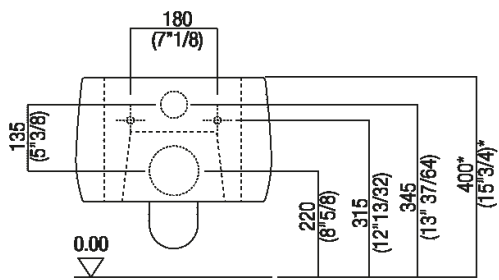

Wall mounted rimless flushdown ceramic bowl available in white or two-coloured (with grey external surface RAL7021), with wall drainage. The white version is also available with matt exterior and matt seat. Suitable for jet flush action and flushometer valve, suitable for wall recessed or external cistern; complete with polyester seat with soft-closing mechanism with quick release. To be used with Geberit built-in cisterns: Combifix and Duofix mod. Sigma 8 and Sigma 12. Fixing kit included. It is mandatory to use the metal support bracket for built-in fixtures, AMET0315, or another compatible system.

Height:	25.5 cm	10" 3/64 inches
Width:	39 cm	15" 23/64 inches
Weight:	21 kg	46 lbs
Depth:	53 cm	20" 55/64 inches
Packaging:	47 x 68 x 42 cm	18" 4/8 x 26" 6/8 x 16" 4/8 inches
Total weight:	30 kg	66 lbs

Main dimensions

**Installation notes**

\*h.consigliata / advised h.