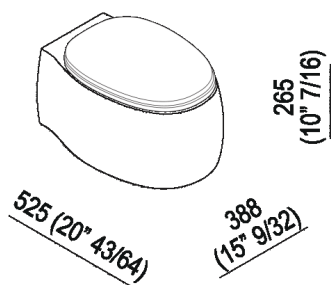

WC complete with seat with soft-closing mechanism

ACER0897W_

Patricia Urquiola, 2010

Wall mounted sanitary ware with round and streamlined shape.

Finishes

-  Matt white
-  White/dark grey
-  Glossy white

Materials

-  Ceramic

Wall mounted flushdown ceramic bowl available in white or two-coloured (grey external surface RAL7021) with wall drainage. The white version is also available with matt exterior and matt seat. Suitable for jet flush action and flushometer valve, suitable for wall recessed or external cistern; complete with seat in resin with soft-closing mechanism, with fixing kit. To be used with Geberit built-in cisterns: Combifix and Duofix mod. Sigma 8 and Sigma 12. A recessed metal support AMET0315 or another compatible system is mandatory.

Height:	25.5 cm	10" inches
Width:	38 cm	15" inches
Weight:	20 kg	44 lbs
Depth:	52.8 cm	20" 3/4 inches
Packaging:	47 x 68 x 42 cm	18"4/8 x 26"6/8 x 16"4/8 inches
Total weight:	23 kg	51 lbs

Main dimensions