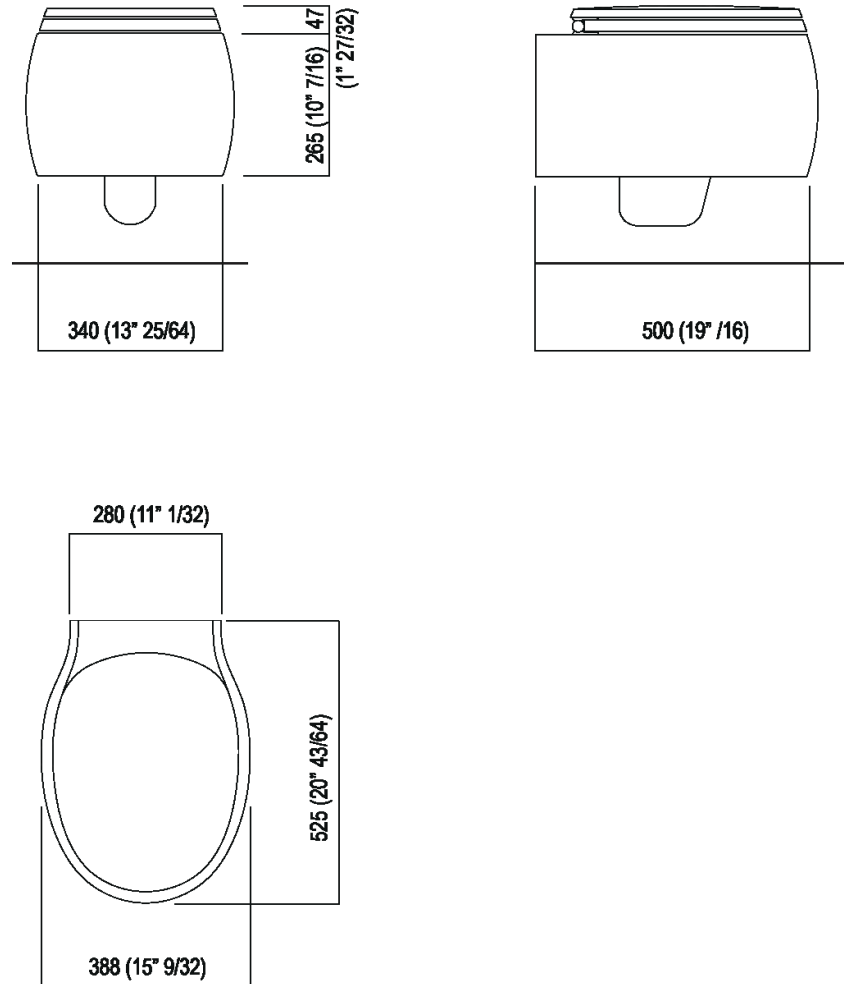

WC complete with seat with soft-closing mechanism

ACER0897W_

Patricia Urquiola, 2010

Wall mounted sanitary ware with round and streamlined shape.

Finishes

-  Matt white
-  White/dark grey
-  Glossy white

Materials

-  Ceramic

Wall mounted flushdown ceramic bowl available in white or two-coloured (grey external surface RAL7021) with wall drainage. The white version is also available with matt exterior and matt seat. Suitable for jet flush action and flushometer valve, suitable for wall recessed or external cistern; complete with seat in resin with soft-closing mechanism, with fixing kit. To be used with Geberit built-in cisterns: Combifix and Duofix mod. Sigma 8 and Sigma 12. A recessed metal support AMET0315 or another compatible system is mandatory.

Height:	25.5 cm	10" inches
Width:	38 cm	15" inches
Weight:	20 kg	44 lbs
Depth:	52.8 cm	20" 3/4 inches
Packaging:	47 x 68 x 42 cm	18"4/8 x 26"6/8 x 16"4/8 inches
Total weight:	23 kg	51 lbs

Main dimensions