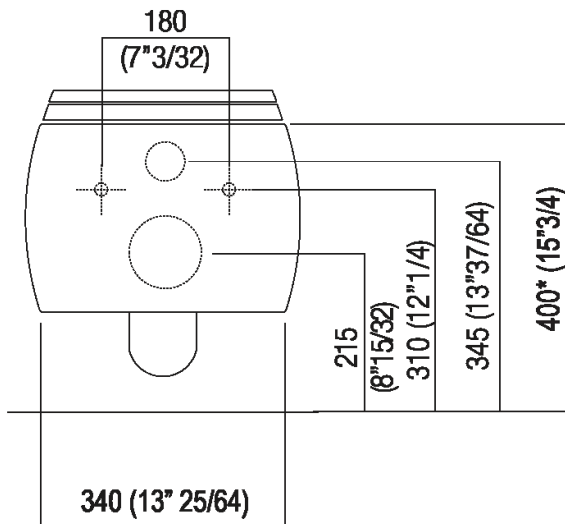

Installation notes

*h.consigliata / advised h.