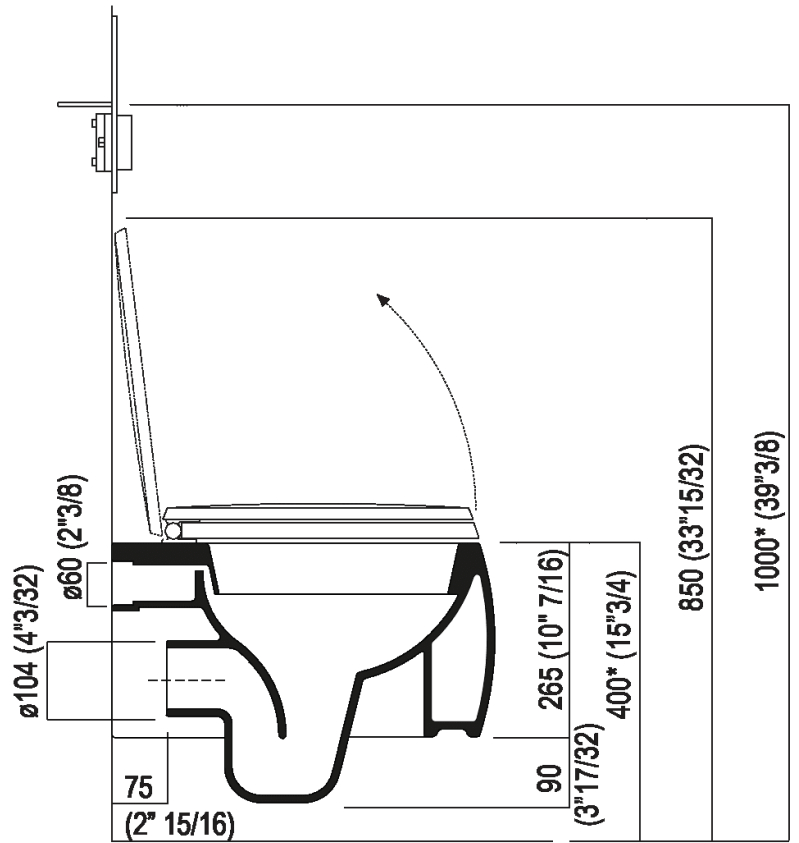

Installation notes

*h.consigliata / advised h.