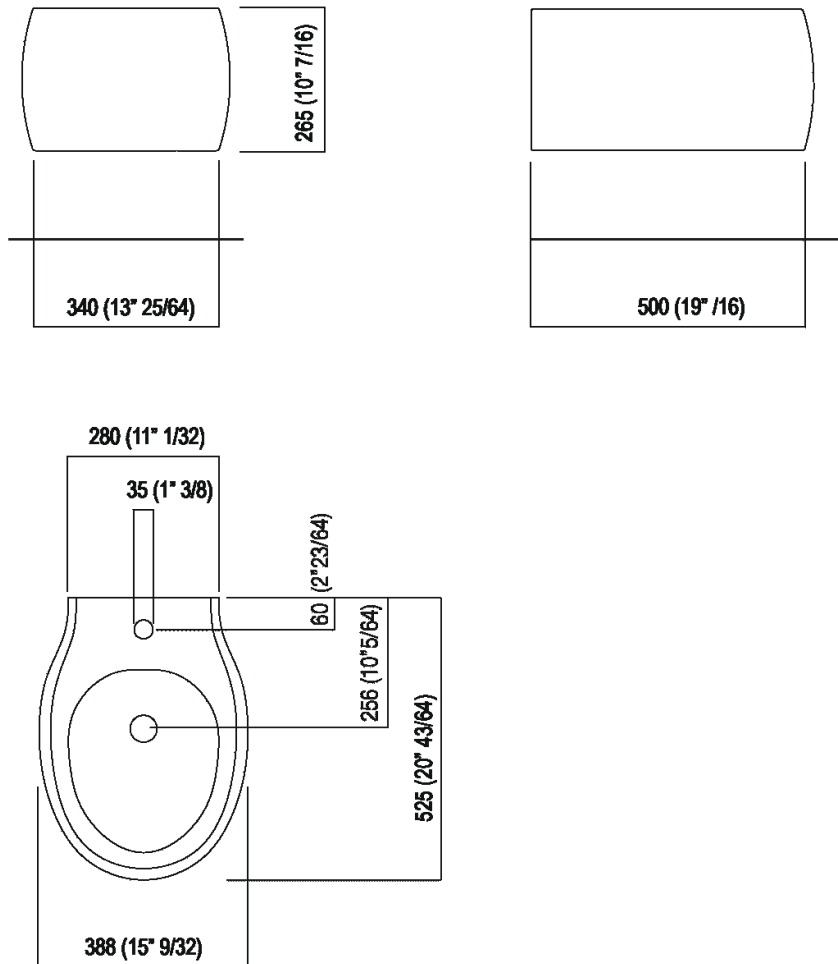

Bidet
 ACER0897B_

Patricia Urquiola, 2010

Wall mounted bidet with round and streamlined shape.

Finishes

-  Matt white
-  White/dark grey
-  Glossy white
-  Green
-  Dark grey

Materials

-  Ceramic

Wall mounted ceramic bidet available in white or two-coloured (grey external surface RAL7021), with one tap hole; with overflow hole complete with polished stainless-steel overflow collar and fixing kit. The white version is also available with matt exterior. Designed for waste .MET0346P or .MET0562.

Height:	25.5 cm	10" inches
Width:	38 cm	15" inches
Weight:	20 kg	44 lbs
Depth:	52.8 cm	20" 3/4 inches
Capacity:	7.5 l	2 gal
Packaging:	47 x 68 x 42 cm	18" 4/8 x 26" 6/8 x 16" 4/8 inches
Total weight:	23 kg	51 lbs

Note: A recessed metal support AMET0315 or another compatible system is mandatory.

Main dimensions

Installation notes

***h.consigliata / advised h.**