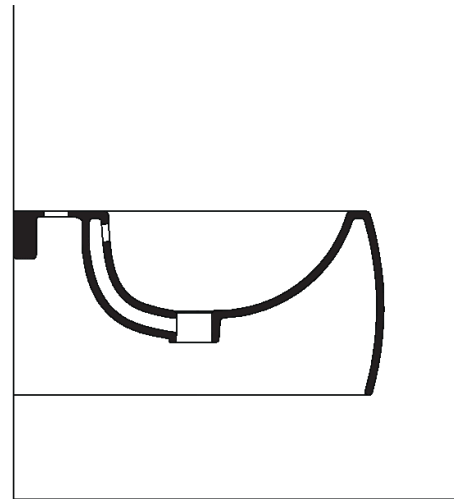

Bidet
 ACER0897B_

Patricia Urquiola, 2010

Wall mounted bidet with round and streamlined shape.

Finishes

-  Matt white
-  White/dark grey
-  Glossy white
-  Green
-  Dark grey

Materials

-  Ceramic

Wall mounted ceramic bidet available in white or two-coloured (grey external surface RAL7021), with one tap hole; with overflow hole complete with polished stainless-steel overflow collar and fixing kit. The white version is also available with matt exterior. Designed for waste .MET0346P or .MET0562.

Height:	25.5 cm	10" inches
Width:	38 cm	15" inches
Weight:	20 kg	44 lbs
Depth:	52.8 cm	20" 3/4 inches
Capacity:	7.5 l	2 gal
Packaging:	47 x 68 x 42 cm	18" 4/8 x 26" 6/8 x 16" 4/8 inches
Total weight:	23 kg	51 lbs

Note: A recessed metal support AMET0315 or another compatible system is mandatory.

Main dimensions

Installation notes

***h.consigliata / advised h.**