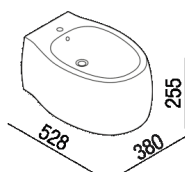

Bidet
 ACER0897B_

Patricia Urquiola, 2010

Wall mounted bidet with round and streamlined shape.

Finishes

-  Matt white
-  White/dark grey
-  Glossy white
-  Green
-  Dark grey

Materials

-  Ceramic

Wall mounted ceramic bidet available in white or two-coloured (grey external surface RAL7021), with one tap hole; with overflow hole complete with polished stainless-steel overflow collar and fixing kit. The white version is also available with matt exterior. Designed for waste .MET0346P or .MET0562.

Height:	25.5 cm	10" inches
Width:	38 cm	15" inches
Weight:	20 kg	44 lbs
Depth:	52.8 cm	20" 3/4 inches
Capacity:	7.5 l	2 gal
Packaging:	47 x 68 x 42 cm	18" 4/8 x 26" 6/8 x 16" 4/8 inches
Total weight:	23 kg	51 lbs