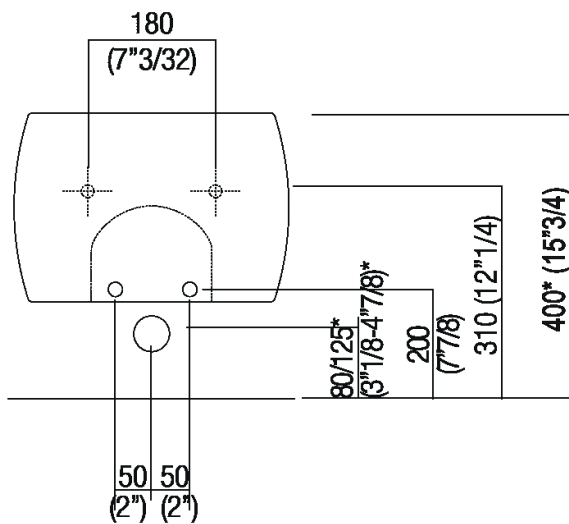

Bidet
 ACER0897B_

Patricia Urquiola, 2010

Wall mounted bidet with round and streamlined shape.

Finishes

-  Matt white
-  White/dark grey
-  Glossy white
-  Green
-  Dark grey

Materials

-  Ceramic

Wall mounted ceramic bidet available in white or two-coloured (grey external surface RAL7021), with one tap hole; with overflow hole complete with polished stainless-steel overflow collar and fixing kit. The white version is also available with matt exterior. Designed for waste .MET0346P or .MET0562.

Height:	25.5 cm	10" inches
Width:	38 cm	15" inches
Weight:	20 kg	44 lbs
Depth:	52.8 cm	20" 3/4 inches
Capacity:	7.5 l	2 gal
Packaging:	47 x 68 x 42 cm	18" 4/8 x 26" 6/8 x 16" 4/8 inches
Total weight:	23 kg	51 lbs

Note: A recessed metal support AMET0315 or another compatible system is mandatory.

Main dimensions

Installation notes

***h.consigliata / advised h.**