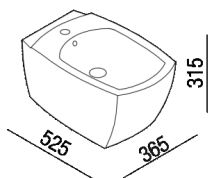

Wall mounted bidet  
 ACER0750BSR\_

Benedini Associati, 2019

Wall mounted bidet

**Finishes**

-  Matt white
-  Glossy white

**Materials**

-  Ceramic

White wall mounted ceramic bidet also available with matt exterior, with tap hole; with overflow hole complete with polished stainless-steel collar and fixing kit. Designed to take waste .MET0346P or .MET0562. Floor (while stocks last) and wall mounted models. A recessed metal support AMET0315 or another compatible system is mandatory.

Height:	31.5 cm	12" 13/32 inches
Width:	36.5 cm	14" 3/8 inches
Weight:	21 kg	46 lbs
Depth:	52.5 cm	20" 43/64 inches
Capacity:	9 l	2 gal
Packaging:	46 x 65 x 44 cm	18"1/8 x 25"5/8 x 17"3/8 inches
Total weight:	26 kg	57 lbs

Main dimensions

**Installation notes**