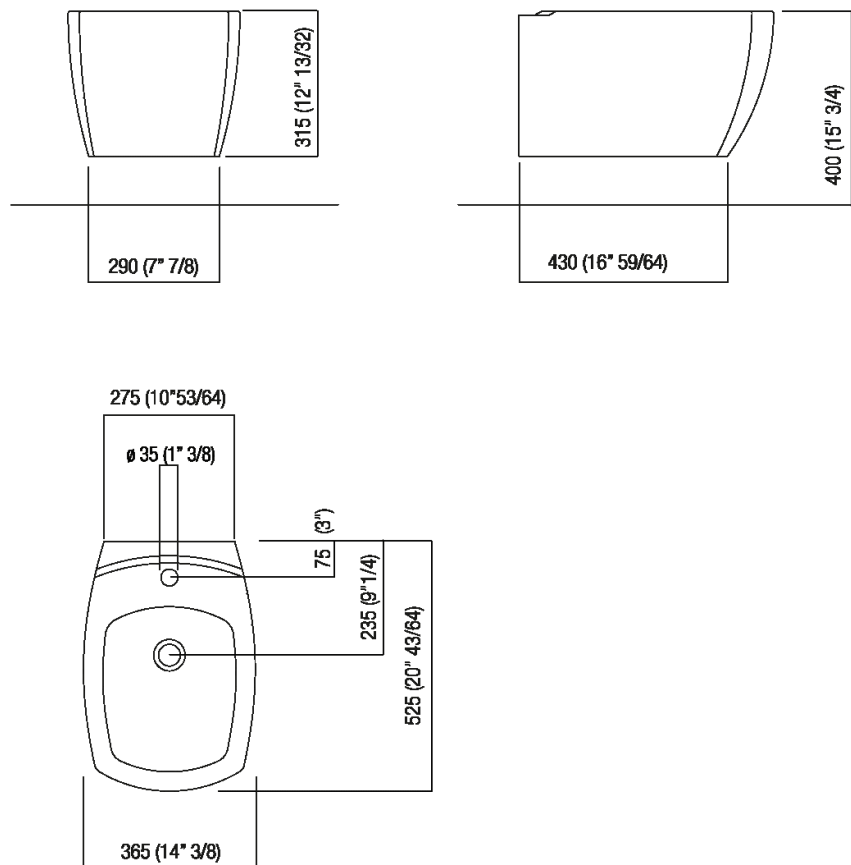

Wall mounted bidet  
 ACER0750BSR\_

Benedini Associati, 2019

Wall mounted bidet

**Finishes**

-  Matt white
-  Glossy white

**Materials**

-  Ceramic

White wall mounted ceramic bidet also available with matt exterior, with tap hole; with overflow hole complete with polished stainless-steel collar and fixing kit. Designed to take waste .MET0346P or .MET0562. Floor (while stocks last) and wall mounted models. A recessed metal support AMET0315 or another compatible system is mandatory.

Height:	31.5 cm	12" 13/32 inches
Width:	36.5 cm	14" 3/8 inches
Weight:	21 kg	46 lbs
Depth:	52.5 cm	20" 43/64 inches
Capacity:	9 l	2 gal
Packaging:	46 x 65 x 44 cm	18"1/8 x 25"5/8 x 17"3/8 inches
Total weight:	26 kg	57 lbs

Main dimensions

**Installation notes**