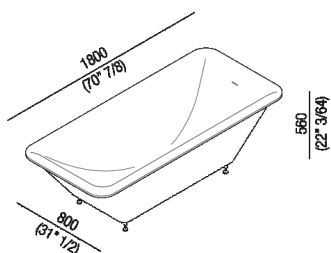

Built-in bathtub  
 AVAS0966\_

Benedini Associati, 2009

Built-in bathtub in Cristalplant® biobased.

Rectangular bathtub in white Cristalplant® biobased; with overflow hole; without tap holes. Designed to use waste trap .MET01521 (.MET0434 for bathtubs on display). For an easier installation of the bathtubs we recommend to use the template for the positioning of the waste trap AKITPZVAS

**Finishes**

White

**Materials**

Cristalplant® biobased

Height:	56 cm	22" 3/64 inches
Length:	180 cm	70" 7/8 inches
Weight:	57 kg	126 lbs
Depth:	80 cm	31" 1/2 inches
Capacity:	230 l	61 gal
Packaging:	93 x 193 x 65 cm	36" 5/8 x 76" x 25" 5/8 inches
Total weight:	103 kg	227 lbs

**Main dimensions**

Dimensions for recess