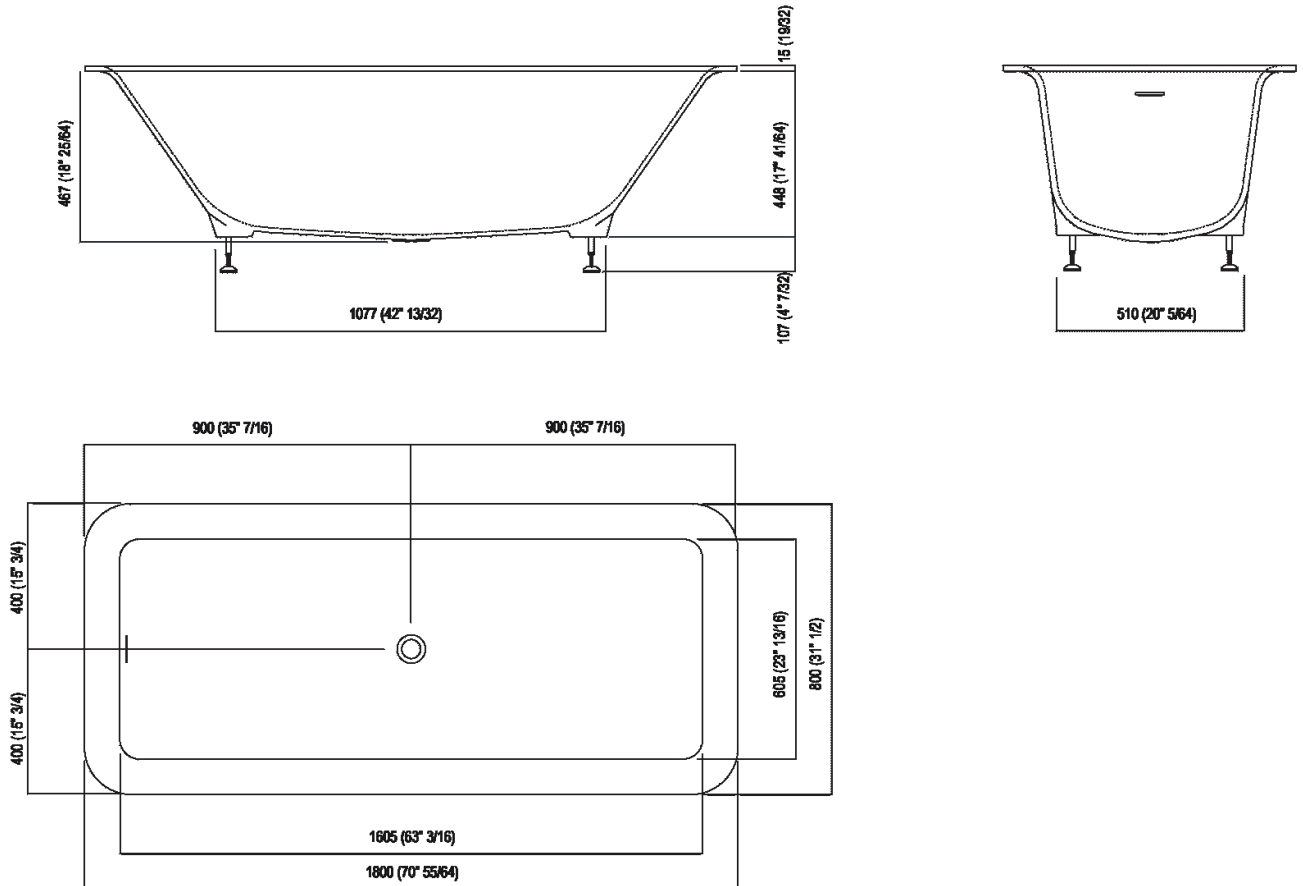

Built-in bathtub  
 AVAS0966\_

Benedini Associati, 2009

Built-in bathtub in Cristalplant® biobased.

Rectangular bathtub in white Cristalplant® biobased; with overflow hole; without tap holes. Designed to use waste trap .MET01521 (.MET0434 for bathtubs on display). For an easier installation of the bathtubs we recommend to use the template for the positioning of the waste trap AKITPZVAS

**Finishes**

White

**Materials**

Cristalplant® biobased

Height:	56 cm	22" 3/64 inches
Length:	180 cm	70" 7/8 inches
Weight:	57 kg	126 lbs
Depth:	80 cm	31" 1/2 inches
Capacity:	230 l	61 gal
Packaging:	93 x 193 x 65 cm	36" 5/8 x 76" x 25" 5/8 inches
Total weight:	103 kg	227 lbs

**Main dimensions**

Dimensions for recess