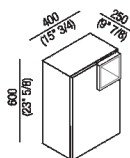

Storage unit with hinges on the left soap dish in the top corner
 AFXMO238042_

Benedini Associati, 2012

Wall-hung storage units with push-pull doors.

Wall mounted storage units with two shelves and push-pull opening mechanism, in MDF with covering in natural, brown or dark oak veneer or in reconstituted wood, teak finish or lacquered in white, light grey or dark grey; customized colours available on request (surcharge of 20%). Besides the version with blind door a version with soap dish/shelf in white Solid surface incorporated in one of the four edges of the storage unit is available. Total depth 25 cm (9" 7/8).

Height:	60 cm	23" 5/8 inches
Width:	40 cm	15" 3/4 inches
Weight:	17 kg	38 lbs
Depth:	25 cm	9" 7/8 inches
Packaging:	44 x 31 x 66 cm	17" 3/8 x 12" 1/4 x 26" inches
Total weight:	18.5 kg	41 lbs

Note: Only two storage units can be placed side by side, horizontally. The hinges must be installed at the ends.