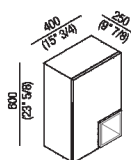

Storage unit with hinges on the left and soap dish in the bottom corner
 AFXMO240042_

Benedini Associati, 2012

Wall-hung storage units with push-pull doors.

Wall mounted storage units with two shelves and push-pull opening mechanism, in MDF with covering in natural, brown or dark oak veneer or in reconstituted wood, teak finish or lacquered in white, light grey or dark grey; customized colours available on request (surcharge of 20%). Besides the version with blind door a version with soap dish/shelf in white Solid surface incorporated in one of the four edges of the storage unit is available. Total depth 25 cm (9" 7/8).

Materials

-  Solid Surface
-  MDF

Height:	60 cm	23" 5/8 inches
Width:	40 cm	15" 3/4 inches
Weight:	17 kg	38 lbs
Depth:	25 cm	9" 7/8 inches
Packaging:	44 x 31 x 66 cm	17" 3/8 x 12" 1/4 x 26" inches
Total weight:	18.5 kg	41 lbs