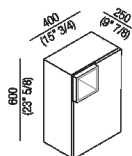

Storage unit with hinges on the right and soap dish in the top corner
 AFXMO237042_

Benedini Associati, 2012

Wall-hung storage units with push-pull doors.

Wall mounted storage units with two shelves and push-pull opening mechanism, in MDF with covering in natural, brown or dark oak veneer or in reconstituted wood, teak finish or lacquered in white, light grey or dark grey; customized colours available on request (surcharge of 20%). Besides the version with blind door a version with soap dish/shelf in white Solid surface incorporated in one of the four edges of the storage unit is available. Total depth 25 cm (9" 7/8).

Height:	60 cm	23" 5/8 inches
Width:	40 cm	15" 3/4 inches
Weight:	17 kg	38 lbs
Depth:	25 cm	9" 7/8 inches
Packaging:	44 x 31 x 66 cm	17" 3/8 x 12" 1/4 x 26" inches
Total weight:	18.5 kg	41 lbs

Note: Only two storage units can be placed side by side, horizontally. The hinges must be installed at the ends.