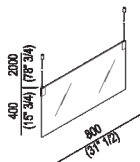

Mirror cm 80 (31" 1/2)

ASPE015

Benedini Associati, 2000

Ceiling suspended mirror.

Two-sided rectangular mirrors with polished edge, mm 3+3 (1/8"+1/8") thick, with safety film, suspended from the ceiling by means of stainless steel cables and supports. Complete with fixing kit. The mirrors are fixed to the ceiling by means of screws and wall plugs. Intermediate sizes are available to order.

Finishes

Polished

Materials

Stainless steel

Height:	40 cm	15" 3/4 inches
Width:	80 cm	31" 1/2 inches

Main dimensions