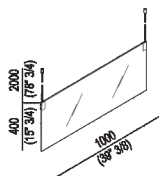

Mirror cm 100 (39" 7/8)
 ASPE023

Benedini Associati, 2000

Ceiling suspended mirror.

Two-sided rectangular mirrors with polished edge, mm 3+3 (1/8"+1/8") thick, with safety film, suspended from the ceiling by means of stainless steel cables and supports. Complete with fixing kit. The mirrors are fixed to the ceiling by means of screws and wall plugs. Intermediate sizes are available to order.

Height:	40 cm	15" 3/4 inches
---------	-------	----------------

Width:	100 cm	39" 7/8 inches
--------	--------	----------------

Finishes

Materials

Main dimensions