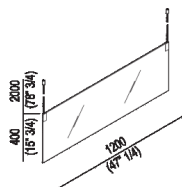

Mirror cm 120 (47" 1/4)

ASPE016

Benedini Associati, 2000

Ceiling suspended mirror.

Finishes

Polished

Materials

Stainless steel

Two-sided rectangular mirrors with polished edge, mm 3+3 (1/8"+1/8") thick, with safety film, suspended from the ceiling by means of stainless steel cables and supports. Complete with fixing kit. The mirrors are fixed to the ceiling by means of screws and wall plugs. Intermediate sizes are available to order.

Height: 40 cm 15" 3/4 inches

Width: 120 cm 47" 1/4 inches

Main dimensions