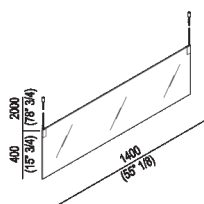

Mirror cm 140 (55" 1/8)  
 ASPE017

Benedini Associati, 2000

Ceiling suspended mirror.

Two-sided rectangular mirrors with polished edge, mm 3+3 (1/8"+1/8") thick, with safety film, suspended from the ceiling by means of stainless steel cables and supports. Complete with fixing kit. The mirrors are fixed to the ceiling by means of screws and wall plugs. Intermediate sizes are available to order.

Height: 40 cm 15" 3/4 inches

Width: 140 cm 55" 1/8 inches

**Finishes**

Polished

**Materials**

Stainless steel

Main dimensions