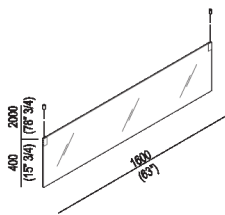

Mirror cm 160 (63")

ASPE018

Benedini Associati, 2000

Ceiling suspended mirror.

Finishes

Polished

Materials

Stainless steel

Two-sided rectangular mirrors with polished edge, mm 3+3 (1/8"+1/8") thick, with safety film, suspended from the ceiling by means of stainless steel cables and supports. Complete with fixing kit. The mirrors are fixed to the ceiling by means of screws and wall plugs. Intermediate sizes are available to order.

Height: 40 cm 15" 3/4 inches

Width: 160 cm 63" inches

Main dimensions