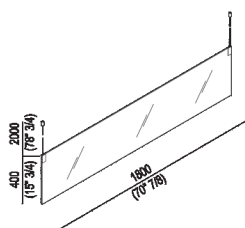

Mirror cm 180 (70" 7/8)
 ASPE019

Benedini Associati, 2000

Ceiling suspended mirror.

Finishes

Polished

Materials

Stainless steel

Two-sided rectangular mirror with polished edge, mm 3+3 (1/8"+1/8") thick, with safety film, suspended from the ceiling by means of stainless steel cables and supports. Complete with fixing kit. The mirror is fixed to the ceiling by means of screws and wall plugs. Intermediate sizes are available to order.

Height:	40 cm	15" 3/4 inches
Width:	180 cm	70" 7/8 inches

Main dimensions