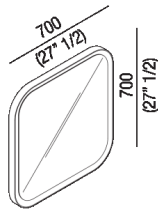

Square mirror with painted frame, with
 internal LED lighting
 AMEM865_L

Benedini Associati, 2010

Finishes

White painted

Black lacquered

Materials

MDF

Square mirror with white or black lacquered frame with internal LED lighting. Mirror is fixed to the wall by means of screws and wall plugs.

Width:	70 cm	27" 1/2 inches
Length:	70 cm	27" 1/2 inches
Depth:	4 cm	1" 37/64 inches

Note: 44W - 220V - CE - F

Installation notes

Main dimensions