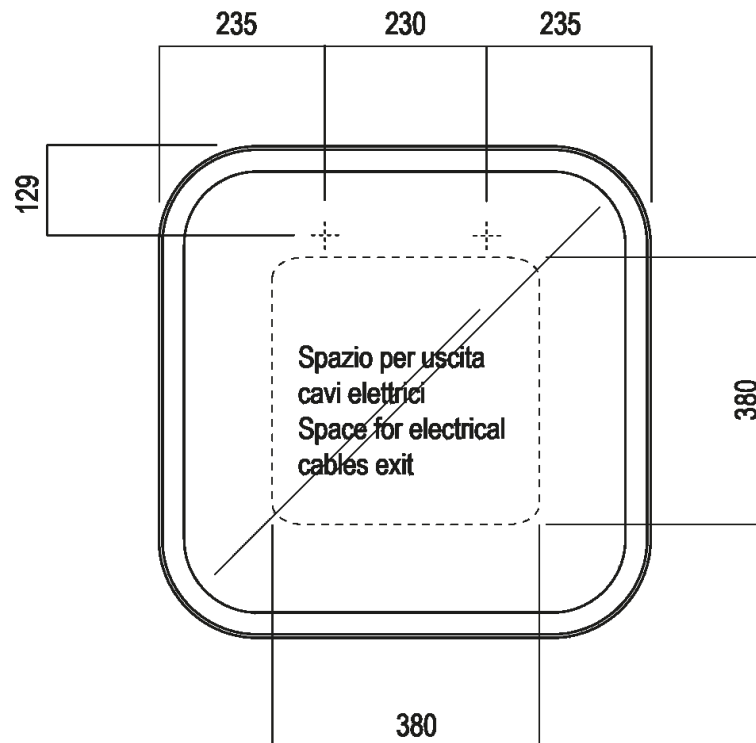

Square mirror with painted frame, with
 internal LED lighting
 AMEM865_L

Benedini Associati, 2010

Finishes

White painted

Black lacquered

Materials

MDF

Square mirror with white or black lacquered frame with internal LED lighting. Mirror is fixed to the wall by means of screws and wall plugs.

Width:	70 cm	27" 1/2 inches
Length:	70 cm	27" 1/2 inches
Depth:	4 cm	1" 37/64 inches

Note: 44W - 220V - CE - F

Installation notes

Main dimensions