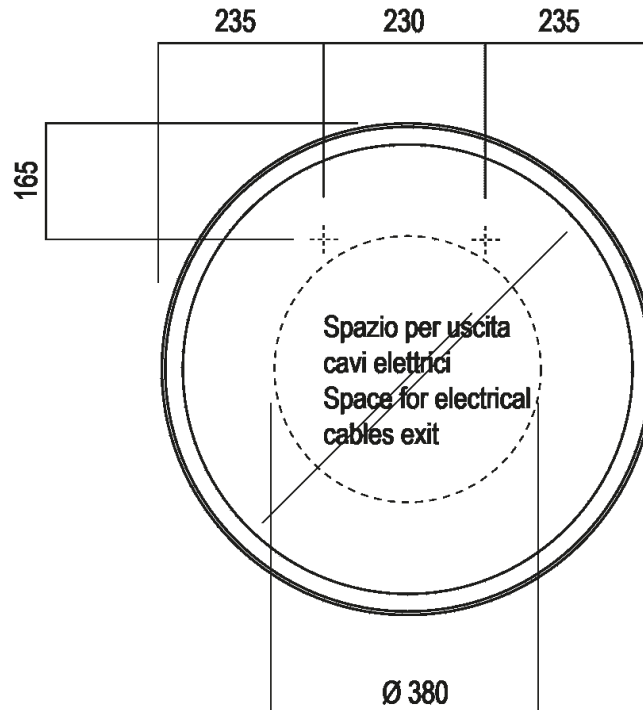

Round mirror with painted frame, with internal LED lighting
 AMEM866_L

Benedini Associati, 2010

Finishes

White painted

Black lacquered

Materials

MDF

Round mirror with white or black lacquered frame with internal LED lighting. Mirror is fixed to the wall by means of screws and wall plugs.

Diameter: 70 cm 27" 1/2 inches

Depth: 4 cm 1" 37/64 inches

Note: 38W - 220V - CE - F

Installation notes

Main dimensions