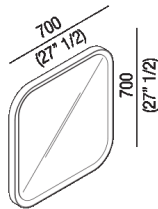

Square mirror with painted frame, without lighting system  
 AMEM865\_

Benedini Associati, 2010

Square mirror with white or black lacquered frame without light. Mirror is fixed to the wall by means of screws and wall plugs in horizontal or vertical position.

Width: 70 cm 27" 1/2 inches

Length: 70 cm 27" 1/2 inches

Depth: 4 cm 1" 37/64 inches

**Finishes**

White painted

Black lacquered

**Materials**

MDF

---

Installation notes

---

Main dimensions