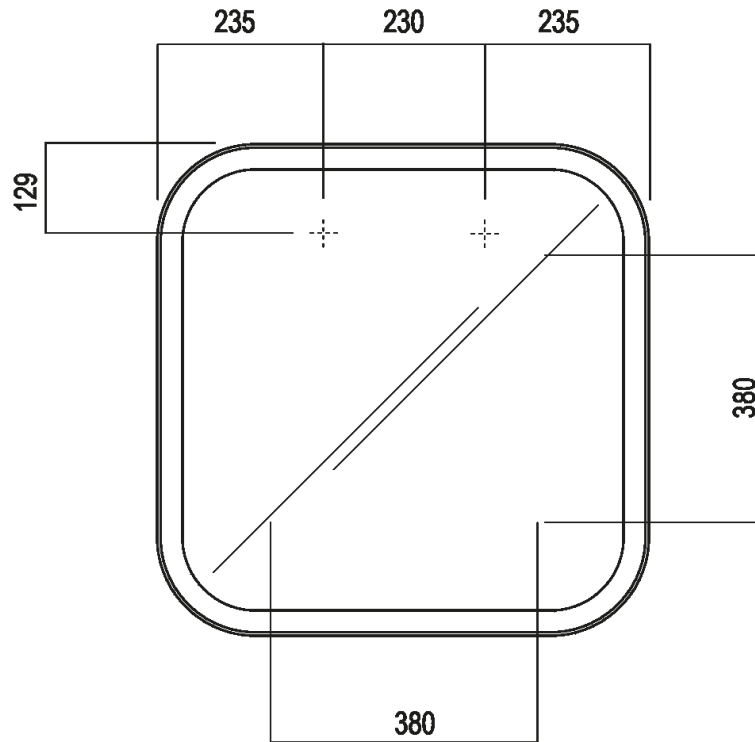

Square mirror with painted frame, without lighting system  
 AMEM865\_

Benedini Associati, 2010

Square mirror with white or black lacquered frame without light. Mirror is fixed to the wall by means of screws and wall plugs in horizontal or vertical position.

Width: 70 cm 27" 1/2 inches

Length: 70 cm 27" 1/2 inches

Depth: 4 cm 1" 37/64 inches

**Finishes**

White painted

Black lacquered

**Materials**

MDF

---

Installation notes

---

Main dimensions