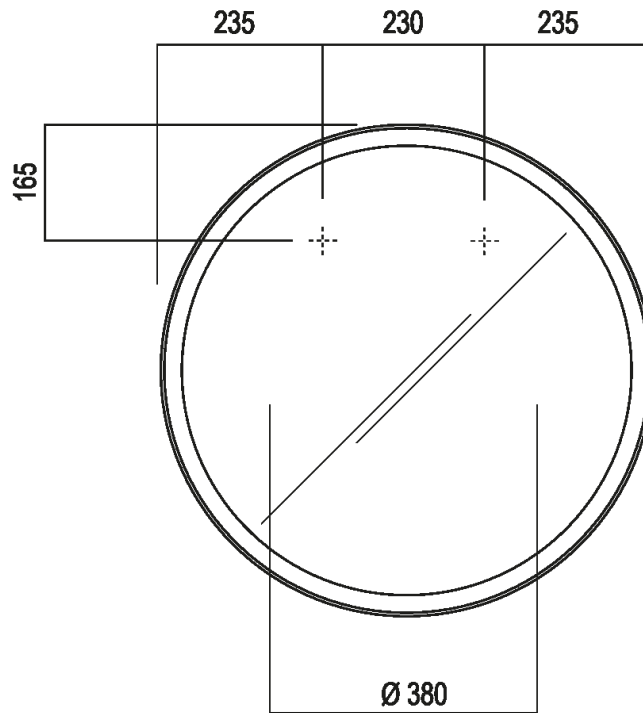

Round mirror with painted frame, without lighting system
 AMEM866_

Benedini Associati, 2010

Round mirror with white or black lacquered frame without lighting system. Mirror is fixed to the wall by means of screws and wall plugs.

Finishes

- White painted
- Black lacquered

Materials

- MDF

Diameter:	70 cm	27" 1/2 inches
Depth:	4 cm	1" 37/64 inches

Installation notes

Main dimensions