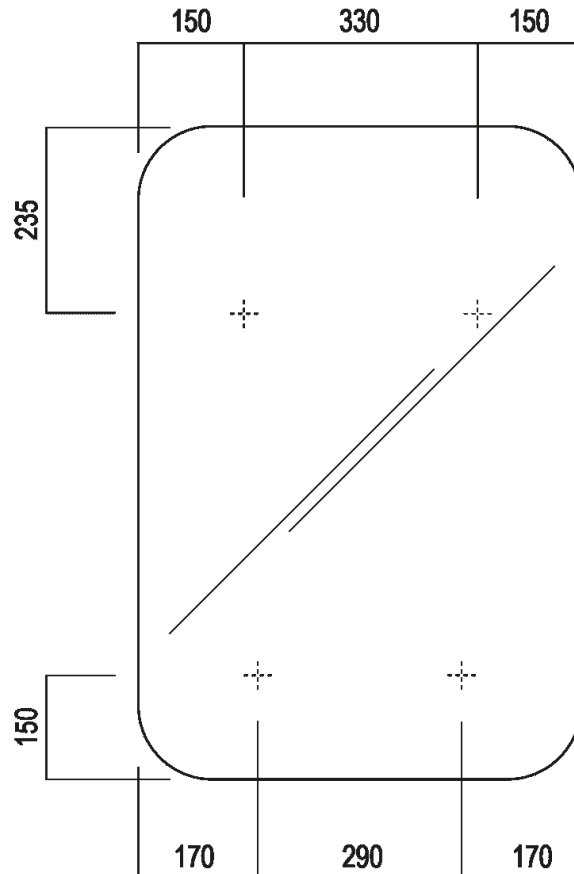

Rectangualr mirror without frame and without lighting system  
 AMEM863N

Benedini Associati, 2010

<p>Circular, square or rectangular mirror available with or without frame.</p><p></p>

Mirror without frame with polished edge and without lighting system. Mirror is fixed to the wall by means of screws and wall plugs in horizontal or vertical position.

Height: 93 cm 36" 5/8 inches

Width: 63 cm 24" 3/4 inches

Installation notes - vertical

---

Installation notes - horizontal

Main dimensions