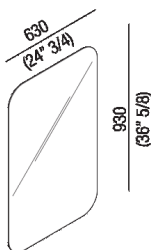

Rectangualr mirror without frame and without lighting system  
 AMEM863N

Benedini Associati, 2010

<p>Circular, square or rectangular mirror available with or without frame.</p><p></p>

Mirror without frame with polished edge and without lighting system. Mirror is fixed to the wall by means of screws and wall plugs in horizontal or vertical position.

Height: 93 cm 36" 5/8 inches

Width: 63 cm 24" 3/4 inches

Installation notes - vertical

---

Installation notes - horizontal

Main dimensions