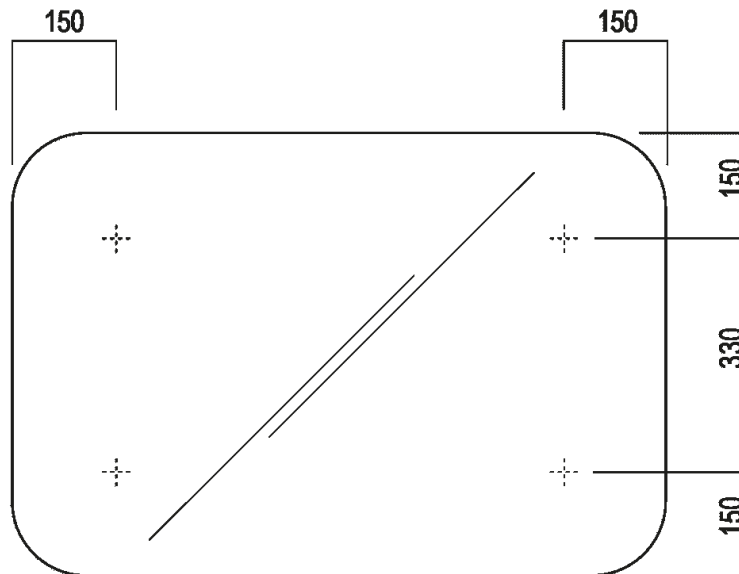

Rectangualr mirror without frame and without lighting system  
 AMEM863N

Benedini Associati, 2010

<p>Circular, square or rectangular mirror available with or without frame.</p><p></p>

Mirror without frame with polished edge and without lighting system. Mirror is fixed to the wall by means of screws and wall plugs in horizontal or vertical position.

Height: 93 cm 36" 5/8 inches

Width: 63 cm 24" 3/4 inches

Installation notes - vertical

---

Installation notes - horizontal

Main dimensions