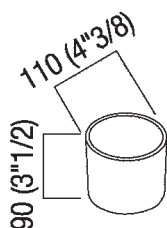

Countertop ceramic soap holder  
 ABUC0160S\_

Fabio Bortolani, Ermanno Righi, 1997

Accessories made from stainless steel cable sheathed in plastic, also used as supports for ceramic containers. Stainless steel fixings (polished inox, satin finished inox, mat white, mat black). Complete with fixing kit. Wall mounted accessories are fixed by means of screws and wall plugs.

Height:	9 cm	3" 1/2 inches
---------	------	---------------

Width:	11 cm	4" 3/8 inches
--------	-------	---------------

Note: Minimum order quantity: 8 pieces for any combination items (excluding mirrors). For smaller quantities, add 20% surcharge.

**Finishes**

Mat black

Glossy white

**Materials**

Ceramic

---

Main dimensions