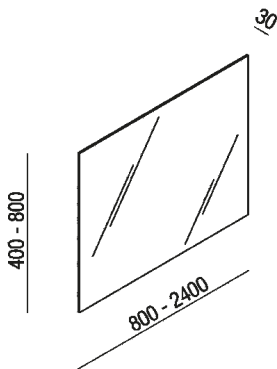

Mirror
 ASPE_

RD Agape, 2012

Rectangular mirror with LED lighting and switch. Polished edge and safety film. Complete with fixing kit. The mirror is wall mounted by means of screws and wall plugs.

Depth: 3 cm 1" 1/8 inches

Note: Height: cm 40 / 120 Length: cm 35 / 240 Nudo LED is also available in a 110V version; simply add the letter U at the end of the code. The value of the mirrors is not compromised. Further to below listed measurements, customized sizes are possible, to be quoted separately.

Main dimensions