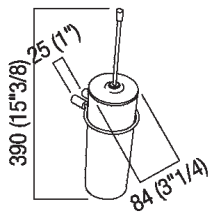

Wall mounted ceramic toilet brush holder  
 ABUC0175\_

Fabio Bortolani, Ermanno Righi, 1997

**Finishes**

-  Mat black
-  Glossy white

**Materials**

-  Ceramic

Accessories made from stainless steel cable sheathed in plastic, also used as supports for ceramic containers. Stainless steel fixings (polished inox, satin finished inox, mat white, mat black). Complete with fixing kit. Wall mounted accessories are fixed by means of screws and wall plugs.

Height:	39 cm	15" 3/8 inches
Width:	8.4 cm	3" 1/4 inches

Note: Minimum order quantity: 8 pieces for any combination items (excluding mirrors). For smaller quantities, add 20% surcharge.

**Main dimensions**