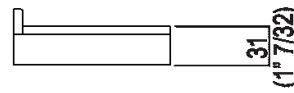

| | | |
|---------|---------|---------------|
| Height: | 4.5 cm | 1" 3/4 inches |
| Width: | 24 cm | 9" 1/2 inches |
| Depth: | 12.6 cm | 5" inches |

Main dimensions - Cristalplant® version

Main dimensions - marble version