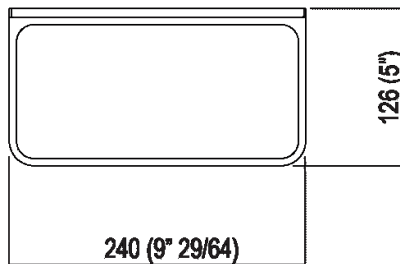

Shelf 24 cm
 AMEM852_

Benedini Associati, 2010

Materials

-  Marble
-  Stainless steel
-  Cristalplant®
-  Brass

Stainless steel accessories with polished, brushed burnished finish or natural brushed brass, with nonvisible fixings, completed with white Cristalplant® elements or in white marble of Carrara or black Marquinia marble. Complete with fixing kit.

| | | |
|---------|---------|---------------|
| Height: | 4.5 cm | 1" 3/4 inches |
| Width: | 24 cm | 9" 1/2 inches |
| Depth: | 12.6 cm | 5" inches |

Main dimensions - Cristalplant® version

Main dimensions - marble version