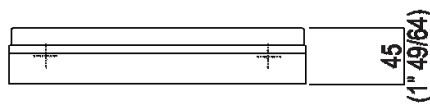

| | | |
|---------|---------|---------------|
| Height: | 4.5 cm | 1" 3/4 inches |
| Width: | 24 cm | 9" 1/2 inches |
| Depth: | 12.6 cm | 5" inches |

Main dimensions - Cristalplant® version

Main dimensions - marble version