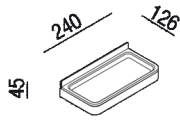

Shelf 24 cm
 AMEM852_

Benedini Associati, 2010

Materials

-  Marble
-  Stainless steel
-  Cristalplant®
-  Brass

Stainless steel accessories with polished, brushed burnished finish or natural brushed brass, with nonvisible fixings, completed with white Cristalplant® elements or in white marble of Carrara or black Marquinia marble. Complete with fixing kit.

| | | |
|---------|---------|---------------|
| Height: | 4.5 cm | 1" 3/4 inches |
| Width: | 24 cm | 9" 1/2 inches |
| Depth: | 12.6 cm | 5" inches |

Main dimensions - Cristalplant® version

Main dimensions - marble version