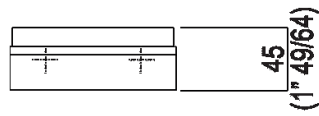

---

Height:	4.5 cm	1" 3/4 inches
---------	--------	---------------

---

Width:	12 cm	4" 3/4 inches
--------	-------	---------------

---

Depth:	12.6 cm	5" inches
--------	---------	-----------

---

---

#### Materials

Marble

Stainless steel

Cristalplant®

Brass

---

Main dimensions - Cristalplant® version

---

Main dimensions - marble version