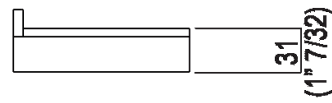

---

Height:	4.5 cm	1" 3/4 inches
---------	--------	---------------

---

Width:	12 cm	4" 3/4 inches
--------	-------	---------------

---

Depth:	12.6 cm	5" inches
--------	---------	-----------

---

---

#### Materials

Marble

Stainless steel

Cristalplant®

Brass

---

Main dimensions - Cristalplant® version

---

Main dimensions - marble version