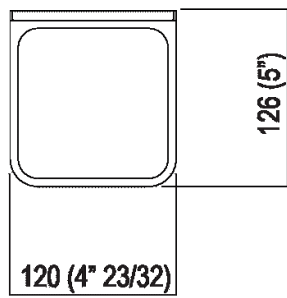

---

Height:	4.5 cm	1" 3/4 inches
---------	--------	---------------

---

Width:	12 cm	4" 3/4 inches
--------	-------	---------------

---

Depth:	12.6 cm	5" inches
--------	---------	-----------

---

---

#### Materials

Marble

Stainless steel

Cristalplant®

Brass

---

Main dimensions - Cristalplant® version

---

Main dimensions - marble version