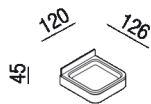

---

Height:	4.5 cm	1" 3/4 inches
---------	--------	---------------

---

Width:	12 cm	4" 3/4 inches
--------	-------	---------------

---

Depth:	12.6 cm	5" inches
--------	---------	-----------

---

---

Main dimensions - marble version