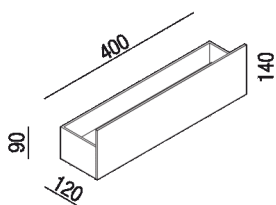

Shelf 40 cm  
 ASEN0921N

Gwenael Nicolas, Curiosity, 2008

**Finishes**

Black anodised

**Materials**

Aluminium

Shelf made from brushed anodised aluminium in black to be matched with the range of taps with the same name.

Height:	14 cm	5" 1/2 inches
Width:	40 cm	15" 3/4 inches
Depth:	12 cm	4" 3/4 inches

Note: The natural anodising process does not guarantee that all products will have the same finish: slight colour differences cannot be considered reason for complaints. Due to their unique shape, we recommend that all wall-mounted accessories are fixed to a perfectly flat surface.

Main dimensions