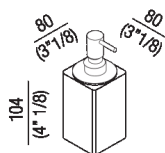

Countertop liquid soap dispenser (30 cl) with  
 steel spout  
 ACOM0633Z

Benedini Associati, 2007

**Finishes**

Polished

Satin finish

**Materials**

Stainless steel

Cristalplant®

White Cristalplant® countertop accessories for the washbasin area (trays available also in marble). They can also be placed on the Surf trays, made in the same material or in marble.

Height:	10.4 cm	4" 1/8 inches
Width:	8 cm	3" 1/8 inches
Depth:	8 cm	3" 1/8 inches