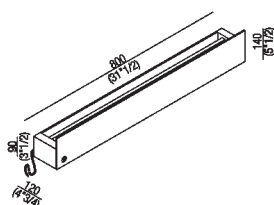

Self-regulating heated towel rack  
 ASEN0976N

Gwenael Nicolas, Curiosity, 2008

**Finishes**

Black anodised

**Materials**

Aluminium

Accessories made from brushed anodised aluminium in black to be matched with the range of taps with the same name. The natural anodising process does not guarantee that all products will have the same finish: slight colour differences cannot be considered reason for complaints. Due to their unique shape, we recommend that all wall-mounted accessories are fixed to a perfectly flat surface.

Height:	14 cm	5" 1/2 inches
Width:	80 cm	31" 1/2 inches
Depth:	12 cm	4" 3/4 inches

Note: TECHNICAL DATA 250W - 230V IP 66 cl 2 Maximum temperature 55/60° Not available for the US market

Main dimensions