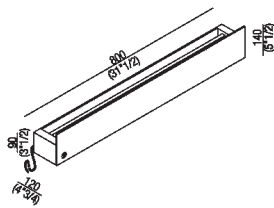

Self-regulating heated towel rack
 ASEN0976N

Gwenael Nicolas, Curiosity, 2008

Finishes

Black anodised

Materials

Aluminium

Accessories made from brushed anodised aluminium in black to be matched with the range of taps with the same name. The natural anodising process does not guarantee that all products will have the same finish: slight colour differences cannot be considered reason for complaints. Due to their unique shape, we recommend that all wall-mounted accessories are fixed to a perfectly flat surface.

Height:	14 cm	5" 1/2 inches
Width:	80 cm	31" 1/2 inches
Depth:	12 cm	4" 3/4 inches

Note: TECHNICAL DATA 250W - 230V IP 66 cl 2 Maximum temperature 55/60° Not available for the US market

Main dimensions