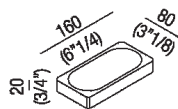

Countertop soap holder
ACOM0634Z

Benedini Associati, 2007