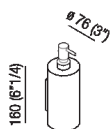

Wall mounted dispenser for liquid soap

A369224_

Benedini Associati, 2004