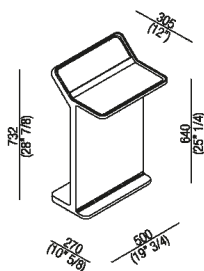

Towel holder / shelf
 ACOM0509Z

Benedini Associati, 2009

Floor standing extra to be placed near a
 bathtub or washbasin.

Finishes

White

Materials

solid surface

Freestanding element in white Exmar with towel holder and shelf to be placed near a bathtub or washbasin.

Height: 73.2 cm 28" 7/8 inches

Width: 50 cm 19" 3/4 inches

Depth: 30.5 cm 12" inches

Main dimensions