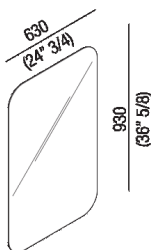

Rectangular mirror without frame with polished edge and LED lighting
AMEM863NL

Benedini Associati, 2010

Mirror framed with light.

Rectangular mirror without frame with polished edge and LED lighting. Mirror is fixed to the wall by means of screws and wall plugs in horizontal or vertical position.

Height:	93 cm	36" 5/8 inches
---------	-------	----------------

Width:	63 cm	24" 3/4 inches
--------	-------	----------------

Note: Technical data: 56W - 220V - CE - F

Main dimensions

Installation notes - vertical