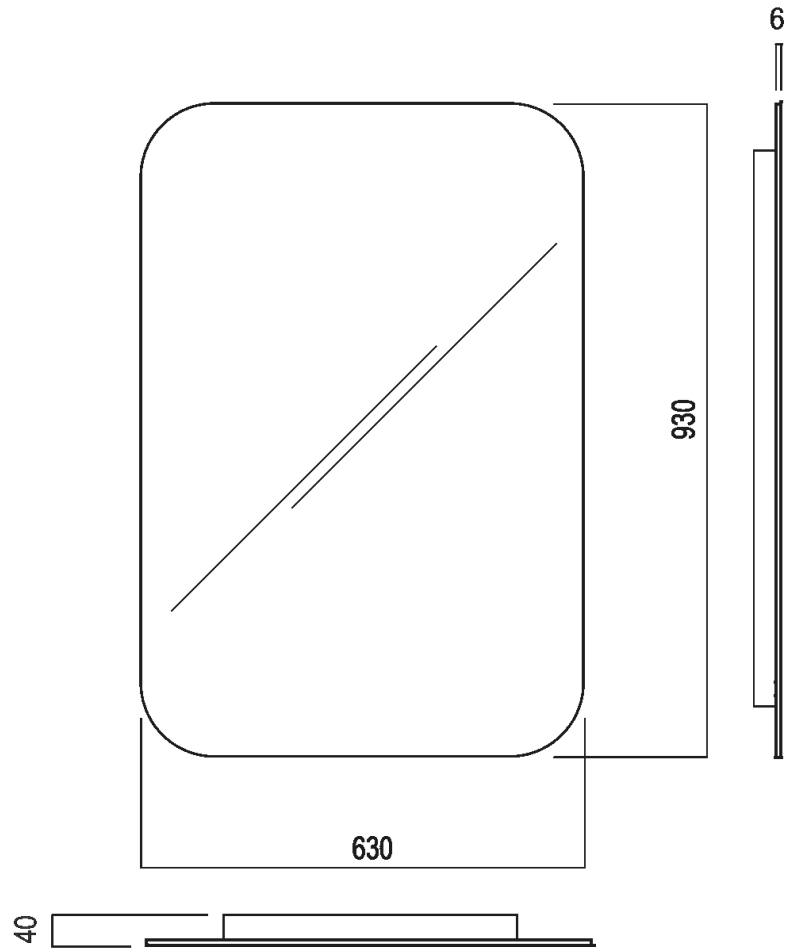

Rectangular mirror without frame with polished edge and LED lighting
AMEM863NL

Benedini Associati, 2010

Mirror framed with light.

Rectangular mirror without frame with polished edge and LED lighting. Mirror is fixed to the wall by means of screws and wall plugs in horizontal or vertical position.

Height:	93 cm	36" 5/8 inches
---------	-------	----------------

Width:	63 cm	24" 3/4 inches
--------	-------	----------------

Note: Technical data: 56W - 220V - CE - F

Main dimensions

Installation notes - vertical

Installation notes - horizontal