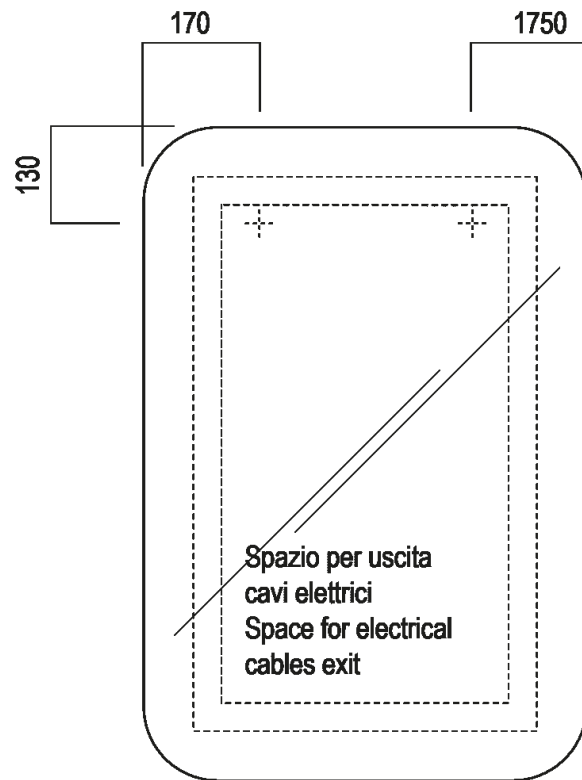

Rectangular mirror without frame with polished edge and LED lighting
AMEM863NL

Benedini Associati, 2010

Mirror framed with light.

Rectangular mirror without frame with polished edge and LED lighting. Mirror is fixed to the wall by means of screws and wall plugs in horizontal or vertical position.

Height:	93 cm	36" 5/8 inches
---------	-------	----------------

Width:	63 cm	24" 3/4 inches
--------	-------	----------------

Note: Technical data: 56W - 220V - CE - F

Main dimensions

Installation notes - vertical

Installation notes - horizontal