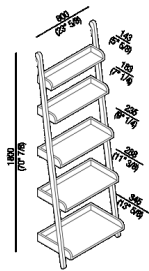

Element with five shelves, single element  
 ACOM0534N\_

Benedini Associati, 1996

**Finishes**

Natural oak

Dark oak

White painted

**Materials**

Wood

Elements with different uses (towel rail, towel rail with shelves or elements with five shelves) in light, natural, medium, brown or dark oak veneer or in reconstituted wood, teak finish or white or grey painted, floor standing and resting against the wall.

Height: 180 cm 70" 7/8 inches

Width: 60 cm 23" 5/8 inches

Depth: 34.5 cm 13" 5/8 inches

Main dimensions