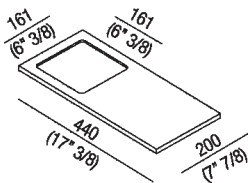

Soap dish / multipurpose tray 20 cm (7" 7/8)
 ACOM0625Z

Benedini Associati, 2006

Finishes

● White

Materials

● Cristalplant® biobased

Soap dish/multipurpose trays in white Cristalplant® can be placed on countertops. They can also be placed on the Surf trays, made in the same material.

Width:	20 cm	7" 7/8 inches
Depth:	44 cm	17" 3/8 inches

Note: Minimum order quantity: 3 pieces for any combination of item; for smaller quantities, add 20% surcharge.

Main dimensions