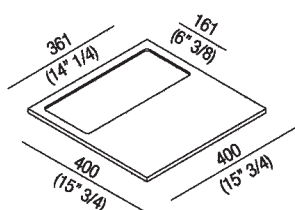

Soap dish / multipurpose tray 40 cm (15" 3/4)
 ACOM0626_

Benedini Associati, 2006

Finishes

-  Black Marquina
-  Dark Emperador
-  Green Alpi
-  White
-  White Carrara

Materials

-  Cristalplant® biobased
-  Marble

Width:	40 cm	15" 3/4 inches
Depth:	40 cm	15" 3/4 inches

Note: Minimum order quantity: 3 pieces for any combination of item; for smaller quantities, add 20% surcharge.

Main dimensions